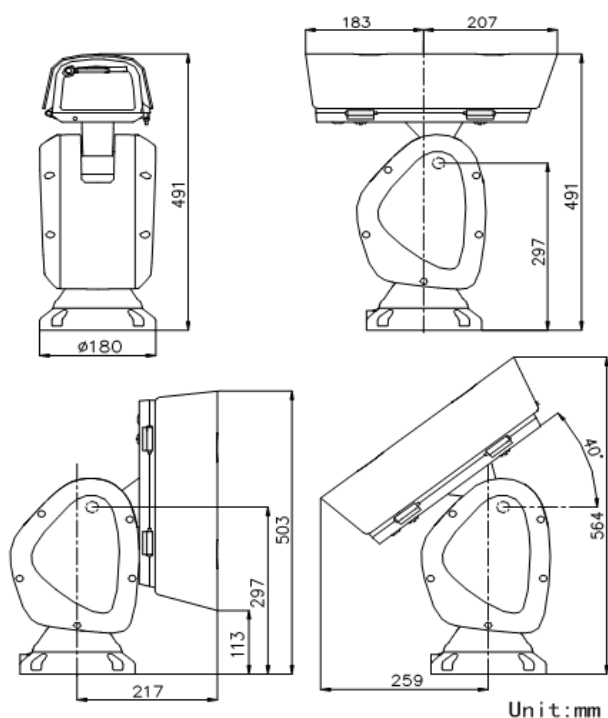

DORI

The DORI (detect, observe, recognize, identify) distance gives the general idea of the camera ability to distinguish persons or objects within its field of view.

It is calculated based on the camera sensor specification and the criteria given by EN 62676-4: 2015.

DORI	Detect	Observe	Recognize	Identify
Definition	25 px/m	63 px/m	125 px/m	250 px/m
Distance (Tele)	2979.3 m (9774.6 ft)	1182.3 m (3878.9 ft)	595.9 m (1955.1 ft)	297.9 m (977.4 ft)

Order Model

DS-2DY9236X-A (T3), 24 VAC

**You are recommended to purchase memory card together with the product if needed. After ordering, the memory card will be installed to product during manufacturing.*

Dimensions

Accessory

DS-1693ZJ
Wall Mount