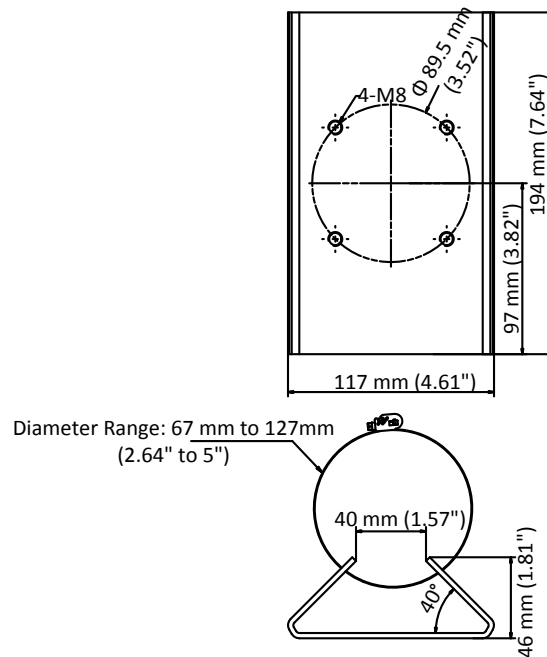

DS-1673ZJ-P

Horizontal Pole Mount for PanoVu & Speed Dome

Feature

- Stainless steel with surface spray treatment
- Made by one piece stainless steel ensures the reliable structure
- Adjustable diameter from 67 mm to 127 mm

Dimension

Available Model

DS-1673ZJ-P

Parameter

Model	DS-1673ZJ-P
Parameters	Horizontal Pole Mount for PanoVu & Speed Dome
Appearance	Platinum Gray
Material	Stainless Steel
Dimension	Φ 67 mm to 127 mm × 194 mm (2.64" to 5" × 7.64")
Weight	1060 g (2.34 lb.)

Note

- Cooperate with the pendant mount, when using this mount.
- The waterproof rubber is necessary for the outdoor application.
- The pole must be capable of supporting at least 3 times as much as the total weight of the camera, and the mount.
- The mount's maximum load capacity is 20 kg (44 lb.).