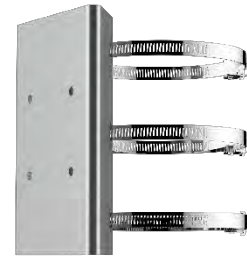

DS-1673ZJ-P

Horizontal Pole Mount for PanoVu & Speed Dome

Feature

- Stainless steel with surface spray treatment
- Made by one piece stainless steel ensures the reliable structure
- Adjustable diameter from 67 mm to 127 mm

Dimension

Available Model

DS-1673ZJ-P

Parameter

Model	DS-1673ZJ-P
Parameters	Horizontal Pole Mount for PanoVu & Speed Dome
Appearance	Platinum Gray
Material	Stainless Steel
Dimension	Φ 67 mm to 127 mm × 194 mm (2.64" to 5" × 7.64")
Weight	1060 g (2.34 lb.)

Note

- Cooperate with the pendant mount, when using this mount.
- The waterproof rubber is necessary for the outdoor application.
- The pole must be capable of supporting at least 3 times as much as the total weight of the camera, and the mount.
- The mount's maximum load capacity is 20 kg (44 lb.).