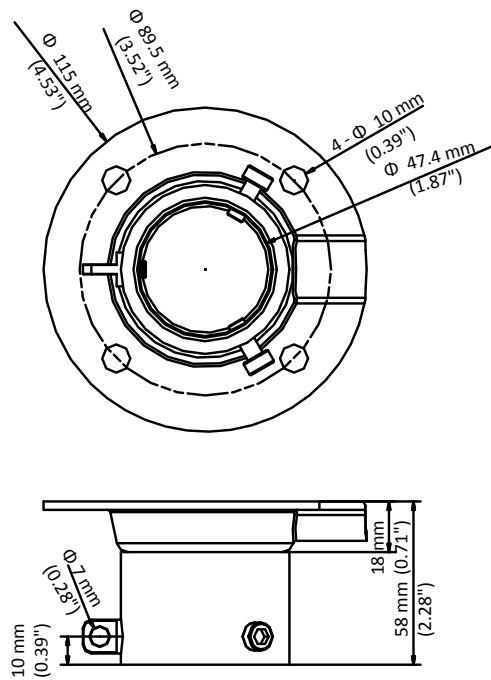

DS-1668ZJ-P

Pendant Mount

Feature

- Zinc-coated steel material with surface spray treatment
- The hook for safety rope facilitates camera's installation

Dimension

Available Model

DS-1668ZJ-P

Parameter

Model	DS-1668ZJ-P
Parameters	Pendant Mount PanoVu
Appearance	Platinum Gray
Material	Steel
Dimension	$\Phi 115 \text{ mm} \times 58 \text{ mm}$ (4.53" \times 2.28")
Weight	620 g (1.37 lb.)

Note

- The mount should be installed on the flat surface.
- The ceiling must be capable of supporting at least 3 times as much as the total weight of the camera and the mount.
- The mount's maximum load capacity is 20 kg (44 lb.).