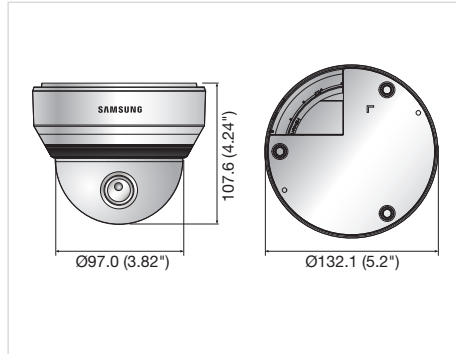

Dimensions

Unit : mm (inch)