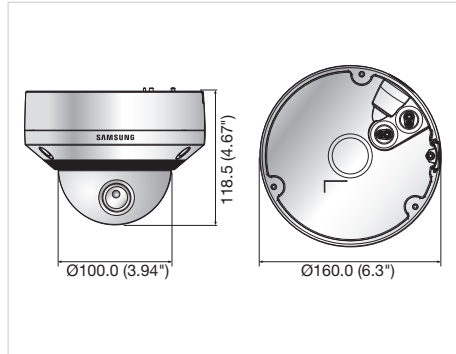

Dimensions

Unit : mm (inch)

Accessory (Optional)

SNV-7084RN/P

VIDEO	
Imaging Device	1/2.8" PS Exmor 3.2M CMOS
Total Pixels	2,065(H) x 1,565(V)
Effective Pixels	2,065(H) x 1,553(V)
Scanning System	Progressive
Min. Illumination	Color : 0.1Lux (F1.2, 50IRE), 0.06Lux (F1.2, 30IRE) B/W : 0Lux (F1.2, 50IRE), 0Lux (F1.2, 30IRE)
S / N Ratio	50dB
Video Output	CVBS : 1.0 Vp-p / 75Ω composite, 720 x 480(N), 720 x 576(P), for installation DIP connector type
LENS	
Focal Length (Zoom Ratio)	3 ~ 8.5mm (2.8x) motorized varifocal
Max. Aperture Ratio	F1.2
Angular Field of View	H : 100.12°(Wide) ~ 35.38°(Tele) / V : 73.76°(Wide) ~ 26.58°(Tele)
Min. Object Distance	0.5m (1.64ft)
Focus Control	Simple focus (Motorized V/F) / Manual, Remote control via network (Manual, Simple focus)
Lens Type / Mount Type	DC auto iris, P-Iris / Board-in type
PAN / TILT / ROTATE	
Pan / Tilt / Rotate Range	0° ~ 354° / 0° ~ 67° / 0° ~ 355°
OPERATIONAL	
IR LED	12ea
Viewable Length	25m (82.02ft)
Camera Title	Off / On (Displayed up to 45 characters)
Day & Night	Auto (ICR) / Color / B/W / External / Schedule
Backlight Compensation	Off / BLC / WDR
Wide Dynamic Range	120dB
Contrast Enhancement	SSDR (Samsung Super Dynamic Range) (Off / On)
Digital Noise Reduction	SSNRIII (2D+3D noise filter) (Off / On)
Digital Image Stabilization	Off / On
Defog	Off / Auto / Manual
Motion Detection	Off / On (4 zones with 4-sided polygon)
Privacy Masking	Off / On (32 zones with 4-sided polygon)
Gain Control	Off / Low / Middle / High
White Balance	ATW / AWC / Manual / Indoor / Outdoor
Electronic Shutter Speed	Minimum / Maximum / Anti flicker (1 ~ 1/12,000sec)
Flip / Mirror	Off / On
Intelligent Video Analytics	Tampering, Virtual line, Enter / Exit, Appear / Disappear, Audio detection, Face detection with metadata
Alarm I/O	Input 1ea / Output 1ea
Alarm Triggers	Motion detection, Tampering, Audio detection, Face detection, Network disconnection, Video analytics, Alarm input
Alarm Events	File upload via FTP and E-mail, Notification via E-mail, Local storage (SD/SDHC/SDXC) or NAS recording at Event, External output
NETWORK	
Ethernet	RJ-45 (10/100BASE-T)
Video Compression Format	H.264 (MPEG-4 part 10/AVC), MJPEG
Resolution	2048 x 1536, 1920 x 1080, 1600 x 1200, 1280 x 1024, 1280 x 960, 1280 x 720, 1024 x 768, 800 x 600, 800 x 450, 640 x 480, 640 x 360, 320 x 240, 320 x 180
Max. Framerate	H.264 : Max. 30fps@2048 x 1536, Max 60fps@the other resolutions MJPEG : Max. 10fps@2048 x 1536 Max. 15fps@1920 x 1080, 1600 x 1200, 1280 x 1024, 1280 x 960, 1280 x 720, 1024 x 768 Max. 30fps@800 x 600, 800 x 450, 640 x 480, 640 x 360, 320 x 240, 320 x 180
Smart Codec	Manual mode (Area-based : 5ea), Face detection mode
Video Quality Adjustment	H.264 : Compression level, Target bitrate level control, MJPEG : Quality level control
Bitrate Control Method	H.264 : CBR or VBR, MJPEG : VBR
Streaming Capability	Multiple streaming (Up to 10 profiles)
Audio In	Selectable (Mic in / Line in), Supply voltage : 2.5V DC (4mA), Input impedance : approx. 2K Ohm
Audio Out	Line out (3.5mm mono jack), Max output level : 1 Vrms
Audio Compression Format	G.711 u-law / G.726 selectable, G.726 (ADPCM) 8KHz, G.711 8KHz G.726 : 16Kbps, 24Kbps, 32Kbps, 40Kbps
Audio Communication	Bi-directional audio
IP	IPv4, IPv6
Protocol	TCP/IP, UDP/IP, RTP(UDP), RTP(TCP), RTCP, RTSP, NTP, HTTP, HTTPS, SSL, DHCP, PPPoE, FTP, SMTP, ICMP, IGMP, SNMPv1/v2c/v3(MIB-2), ARP, DNS, DDNS, QoS, PIM-SM, UPnP, Bonjour
Security	HTTPS(SSL) login authentication, Digest login authentication IP address filtering, User access log, 802.1x authentication
Streaming Method	Unicast / Multicast
Max. User Access	15 users at unicast mode
Edge Storage	micro SD/SDHC/SDXC - Motion images recorded in the SDXC/SDHC/SD memory card can be downloaded NAS (Network Attached Storage)
Application Programming Interfac	ONVIF profile S, SUNAPI (HTTP API), SVNP 1.2
Webpage Language	English, French, German, Spanish, Italian, Chinese, Korean, Russian, Japanese, Swedish, Danish, Portuguese, Turkish, Polish, Czech, Rumanian, Serbian, Dutch, Croatian, Hungarian, Greek, Norwegian, Finnish
Web Viewer	Supported OS : Windows XP / VISTA / 7 / 8, MAC OS X 10.7 Supported Browser : Microsoft Internet Explorer (Ver. 10, 9, 8), Mozilla Firefox (Ver. 19, 18, 17, 16, 15, 14, 13, 12, 11, 10, 9), Google Chrome (Ver. 25, 24, 23, 22, 21, 20, 19, 18, 17, 16, 15), Apple Safari (Ver. 6.0.2(Mac OS X 10.8, 10.7 only), 5.1.7) * Mac OS X only
Central Management Software	SmartViewer, SSM
ENVIRONMENTAL	
Operating Temperature / Humidity	24V AC : -40°C ~ +55°C (-40°F ~ +131°F) / Less than 90% RH 12V DC, PoE : -10°C ~ +55°C (+14°F ~ +131°F) / Less than 90% RH
Storage Temperature / Humidity	-30°C ~ +60°C (-22°F ~ +140°F) / Less than 90% RH
Ingress Protection / Vandal Resistance	IP66 / IK10
ELECTRICAL	
Input Voltage / Current	24V AC, 12V DC, PoE (IEEE802.3af class 3)
Power Consumption	Max. 10.5W (12V DC), Max. 11.5W (PoE), Max. 12.0W / 15.0W (24V AC, Heater off / on) * Heater works at AC power input only
MECHANICAL	
Color / Material	Ivory / Aluminum
Dimensions (WxH)	Ø160.0 x 118.5mm (Ø6.3" x 4.67")
Weight	975g (2.15 lb)