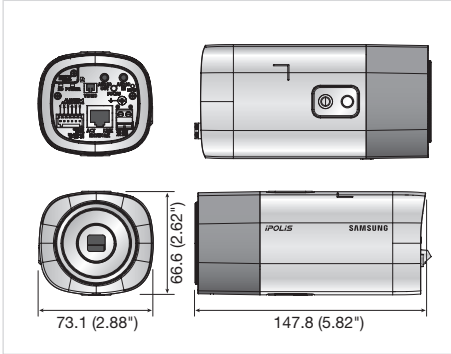

Dimensions

Unit : mm (inch)

Accessory (Optional)

VIDEO	
Imaging Device	1/2.8" PS 3.2M CMOS
Total Pixels	2,065(H) x 1,565(V)
Effective Pixels	2,065(H) x 1,553(V)
Scanning System	Progressive
Min. Illumination	Color : 0.1Lux (F1.2, 50IRE), 0.06Lux (F1.2, 30IRE) B/W : 0.01Lux (F1.2, 50IRE), 0.006Lux (F1.2, 30IRE)
S / N Ratio	50dB
Video Output	CVBS : 1.0 Vp-p / 75Ω composite, 720 x 480(N), 720 x 576(P), for installation DIP connector type
LENS	
Focus Control	Simple focus (Motorized V/F) / Manual, Remote control via network (Manual, Simple focus, Day & Night)
Lens Type	Manual / DC auto iris, P-Iris
Mount Type	C / CS
OPERATIONAL	
Camera Title	Off / On (Displayed up to 45 characters)
Day & Night	Auto (ICR) / Color / B/W / External / Schedule
Backlight Compensation	Off / BLC / WDR
Wide Dynamic Range	120dB
Contrast Enhancement	SSDR (Samsung Super Dynamic Range) (Off / On)
Digital Noise Reduction	SSNRIII (2D+3D noise filter) (Off / On)
Digital Image Stabilization	Off / On
Defog	Off / Auto / Manual
Motion Detection	Off / On (4 zones with 4-sided polygon)
Privacy Masking	Off / On (32 zones with 4-sided polygon)
Gain Control	Off / Low / Middle / High
White Balance	ATW / AWC / Manual / Indoor / Outdoor
Electronic Shutter Speed	Minimum / Maximum / Anti flicker (1 ~ 1/12,000sec)
Flip / Mirror	Off / On
Intelligent Video Analytics	Tampering, Virtual line, Enter / Exit, Appear / Disappear, Audio detection, Face detection with metadata
Alarm I/O	Input 1ea / Output 1ea
Remote Control Interface	RS-485
RS-485 Protocol	Samsung-T/E, Pelco-P/D, Sungjin, Panasonic, Honeywell, AD, Vicon, GE, Bosch
Alarm Triggers	Motion detection, Tampering, Audio detection, Face detection, Network disconnection, Video analytics, Alarm input
Alarm Events	File upload via FTP and E-mail, Notification via E-mail, Local storage (SD/SDHC/SDXC) or NAS recording at Event, External output
NETWORK	
Ethernet	RJ-45 (10/100BASE-T)
Video Compression Format	H.264 (MPEG-4 part 10/AVC), MJPEG
Resolution	2048 x 1536, 1920 x 1080, 1600 x 1200, 1280 x 960, 1280 x 720, 1024 x 768, 800 x 600, 800 x 450, 640 x 480, 640 x 360, 320 x 240, 320 x 180
Max. Framerate	H.264 : Max. 30fps@2048 x 1536, Max 60fps@the other resolutions MJPEG : Max. 10fps@2048 x 1536 Max. 15fps@1920 x 1080, 1600 x 1200, 1280 x 1024, 1280 x 960, 1280 x 720, 1024 x 768 Max. 30fps@800 x 600, 800 x 450, 640 x 480, 640 x 360, 320 x 240, 320 x 180
Smart Codec	Manual mode (Area-based : 5ea), Face detection mode
Video Quality Adjustment	H.264 : Compression level, Target bitrate level control, MJPEG : Quality level control
Bitrate Control Method	H.264 : CBR or VBR, MJPEG : VBR
Streaming Capability	Multiple streaming (Up to 10 profiles)
Audio In	Selectable (Mic in / Line in / Built-in mic), Supply voltage : 2.5V DC (4mA), Input impedance : approx. 2K Ohm
Audio Out	Line out (3.5mm mono jack), Max output level : 1 Vrms
Audio Compression Format	G.711 u-law / G.726 selectable, G.726 (ADPCM) 8KHz, G.711 8KHz G.726 : 16Kbps, 24Kbps, 32Kbps, 40Kbps
Audio Communication	Bi-directional audio
IP	IPv4, IPv6
Protocol	TCP/IP, UDP/IP, RTP(UDP), RTP(TCP), RTCP,RTSP, NTP, HTTP, HTTPS, SSL, DHCP, PPPoE, FTP, SMTP, ICMP, IGMP, SNMPv1/v2c/v3(MIB-2), ARP, DNS, DDNS, QoS, PIM-SM, UPnP, Bonjour
Security	HTTPS(SSL) login authentication, Digest login authentication IP address filtering, User access log, 802.1x authentication
Streaming Method	Unicast / Multicast
Max. User Access	15 users at unicast mode
Edge Storage	micro SD/SDHC/SDXC - Motion images recorded in the SDXC/SDHC/SD memory card can be downloaded NAS (Network Attached Storage)
Application Programming Interfac	ONVIF profile S, SUNAPI (HTTP API), SVNP 1.2
Webpage Language	English, French, German, Spanish, Italian, Chinese, Korean, Russian, Japanese, Swedish, Danish, Portuguese, Turkish, Polish, Czech, Rumanian, Serbian, Dutch, Croatian, Hungarian, Greek, Norwegian, Finnish
Web Viewer	Supported OS : Windows XP / VISTA / 7 / 8, MAC OS X 10.7 Supported Browser : Microsoft Internet Explorer (Ver. 10, 9, 8), Mozilla Firefox (Ver. 19, 18, 17, 16, 15, 14, 13, 12, 11, 10, 9), Google Chrome (Ver. 25, 24, 23, 22, 21, 20, 19, 18, 17, 16, 15), Apple Safari (Ver. 6.0.2(Mac OS X 10.8, 10.7 only), 5.1.7) * Mac OS X only
Central Management Software	SmartViewer, SSM
ENVIRONMENTAL	
Operating Temperature / Humidity	-10°C ~ +55°C (+14°F ~ +131°F) / Less than 90% RH
Storage Temperature / Humidity	-30°C ~ +60°C (-22°F ~ +140°F) / Less than 90% RH
ELECTRICAL	
Input Voltage / Current	24V AC, 12V DC, PoE (IEEE802.3af class3)
Power Consumption	Max. 11.1W (12V DC), Max. 12.6W (PoE), Max. 13.1W (24V AC, 50 ~ 60Hz)
MECHANICAL	
Color / Material	Black, Ivory / Aluminium, Plastic
Dimensions (WxHxD)	73.1 x 66.6 x 147.8mm (2.88" x 2.62" x 5.82")
Weight	430g (0.95 lb)