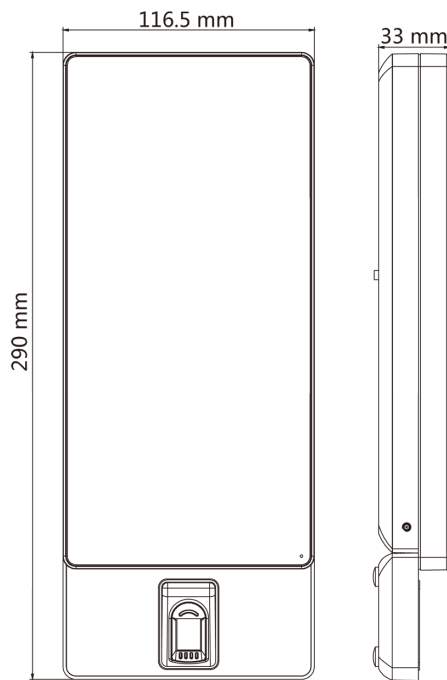

Model	DS-K1T671TMW	DS-K1T671TMFW
Protection level	IP65	
Tamper	Support	

* Exposing the equipment to direct sun light, low ventilation or heat source such as heater or radiator is forbidden (ignorance can cause fire danger).

* For device with fingerprint module, we suggest that do not install the device outdoors.

Dimensions

With Fingerprint Module