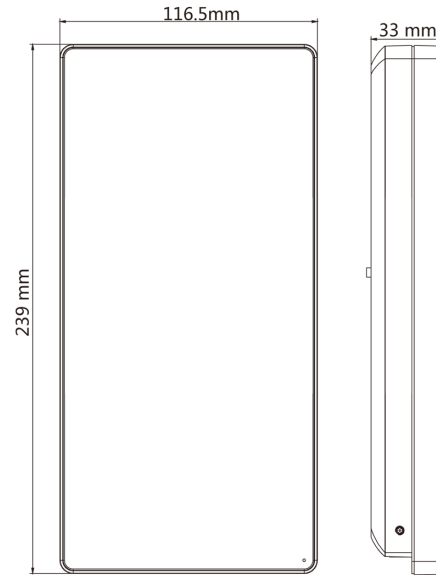

Without Fingerprint Module

Accessory