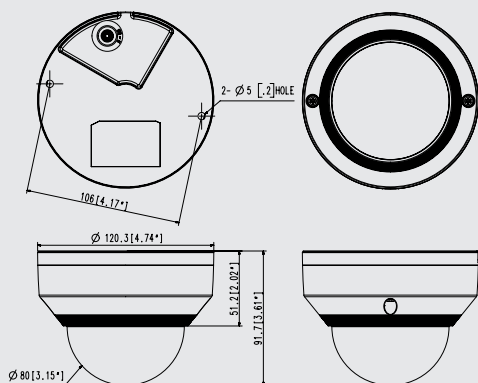

Key Features

- Max. 2megapixel (1920 x 1080) resolution
- Built-in 4mm fixed lens
- Max. 30fps@all resolutions (H.264)
- H.264, MJPEG codec supported, Multiple streaming
- Day & Night (ICR), WDR (120dB)
- Tampering, Motion detection
- microSD/SDHC/SDXC memory slot (Max. 32GB), PoE
- Hallway view, WiseStreamII support
- IR viewable length 30m
- IP66,IK10 support

Dimensions

Unit:mm(inch)

LNV-6022R

NETWORK

Edge Storage	Micro SD/SDHC 1slot 32GB
Application Programming Interface	ONVIF Profile S/G/T SUNAPI(HTTP API)
Webpage Language	English, Korean, Chinese, French, Italian, Spanish, German, Japanese, Russian, Swedish, Portuguese, Czech, Polish, Turkish, Dutch
Web Viewer	Supported OS: Windows 7, 8.1, 10, Mac OS X 10.12, 10.13, 10.14 Recommended Browser: Google Chrome Supported Browser: MS Explore11, MS Edge, Mozilla Firefox(Window 64bit only), Apple Safari(Mac OS X only)
Memory	512MB RAM, 256MB Flash

ENVIRONMENTAL

Operating Temperature / Humidity	-30°C ~ +55°C(-22°F ~ +131°F) / Less than 90% RH * Start up should be done at above -20°C(-4°F)
Storage Temperature / Humidity	-30°C ~ +55°C(-22°F ~ +131°F) / Less than 90% RH
Certification	IP66, IK10

ELECTRICAL

Input Voltage	PoE(IEEE802.3af, Class2)
Power Consumption	Max 6.4W, Typical 5.0W

MECHANICAL

Colour / Material	White / Plastic, Aluminum
RAL Code	RAL9003
Product dimensions / weight	$\phi 120.3 \times 91.7 \text{mm} (\phi 4.74 \times 3.61")$, 410g

DORI

Detect (25PPM/ 8PPF)	42.4m(139.17ft)
Observe (63PPM/ 19PPF)	17.0m(55.67ft)
Recognize (125PPM/ 38PPF)	8.5m(27.83ft)
Identify (250PPM/ 76PPF)	4.2m(13.92ft)

* The latest product information / specification can be found at hanwha-security.com

* Design and specifications are subject to change without notice.

* Wisenet is the proprietary brand of Hanwha Techwin.