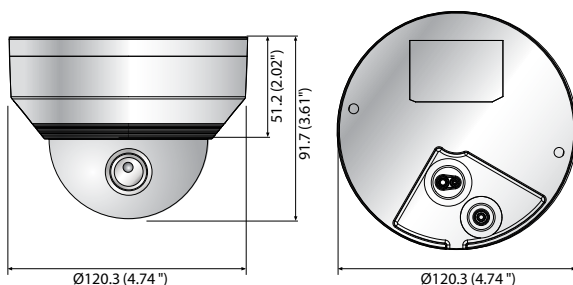

Dimensions

Unit : mm (inch)