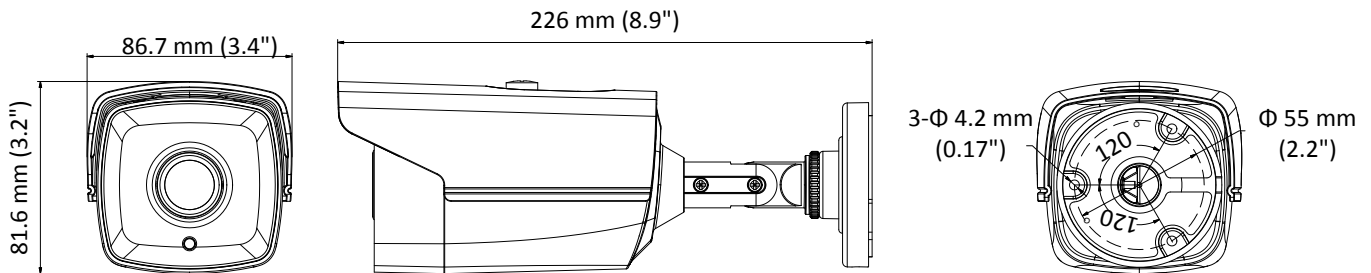

Dimensions

Accessories

Distributed by

Headquarters
No.555 Qianmo Road, Binjiang District,
Hangzhou 310051, China
T +86-571-8807-5998
overseasbusiness@hikvision.com

Hikvision Poland
T +48-22-460-01-50
poland@hikvision.com

Hikvision USA
T +1-909-895-0400
sales.usa@hikvision.com

Hikvision India
T +91-22-28469900
sales@pramahikvision.com

Hikvision UK
T +44-1628-9021-4
support.uk@hikvision.com

Hikvision Europe
T +31-23-5542770
saleseuro@hikvision.com

Hikvision Italy
T +39-0438-6902
info.it@hikvision.com

Hikvision Singapore
T +65-6684-4718
sg@hikvision.com

Hikvision Middle East
T +971-4-8816086
salesme@hikvision.com

Hikvision France
T +33(0)1-85-330-444
info.fr@hikvision.com

Hikvision Oceania
T +61-2-8599-4233
salesau@hikvision.com

Hikvision Russia
T +7-495-669-67-99
saleru@hikvision.com

Hikvision Spain
T +34-91-737-16-55
info.es@hikvision.com

Hikvision Hong Kong
T +852-2151-1761