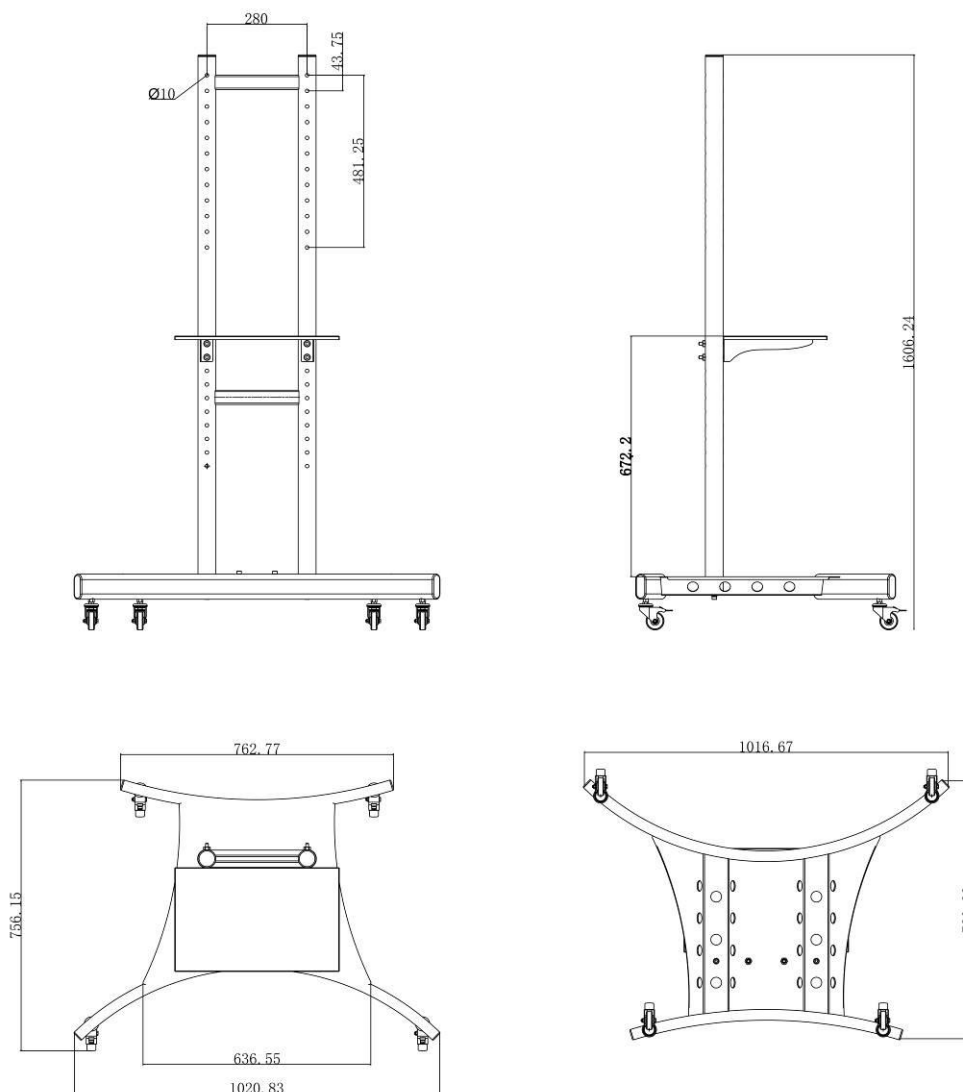

**DS-MH1602  
Mobile Bracket**

- It can be used by wheel movement.
- Strong bearing capacity.
- Floor stand.

▪ **Specification**

General	
Material	SPCC
Dimension	1017 × 720 × 1606 mm (40.0 × 28.3 × 63.2 inch)
Weight	28 kg (61.7 lb.)

▪ **Available Model**

DS-MH1602

▪ **Dimension**

Unit: mm