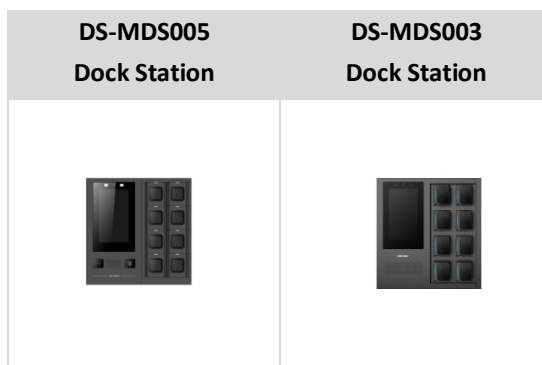

Accessory

Headquarters

No.555 Qianmo Road, Binjiang District,
Hangzhou 310051, China
T +86-571-8807-5998
www.hikvision.com

Follow us on social media to get the latest product and solution information.

Hikvision

HikvisionHQ

HikvisionHQ

Hikvision_Global

Hikvision
Corporate Channel

hikvisionhq