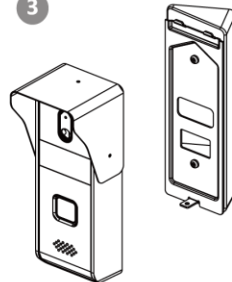

Attach the mounting template onto the bracket with 2 screws.

3