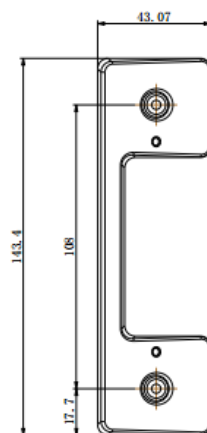

DS-KAB21-B Bracket

Features and Notes

- Stainless steel material
- Convenient design available for the wall mounting of the doorbell (DS-KB2421-IM)
- No insulation

Available Model

DS-KAB21-B

Specifications

Parameter	Model	DS-KAB21-B
Material		Stainless Steel
Working temperature		-40° C to +70° C (-40° F to 158° F)
Working humidity		10% to 90%
Dimension (L x W x H)		143.4 mm × 43.07 mm × 25.4 mm (5.65" × 1.70" × 1.0")

Dimension

Front View

Top View

Installation

1

Install the bracket onto the wall with 2 screws.

2

Attach the mounting template onto the bracket with 2 screws.