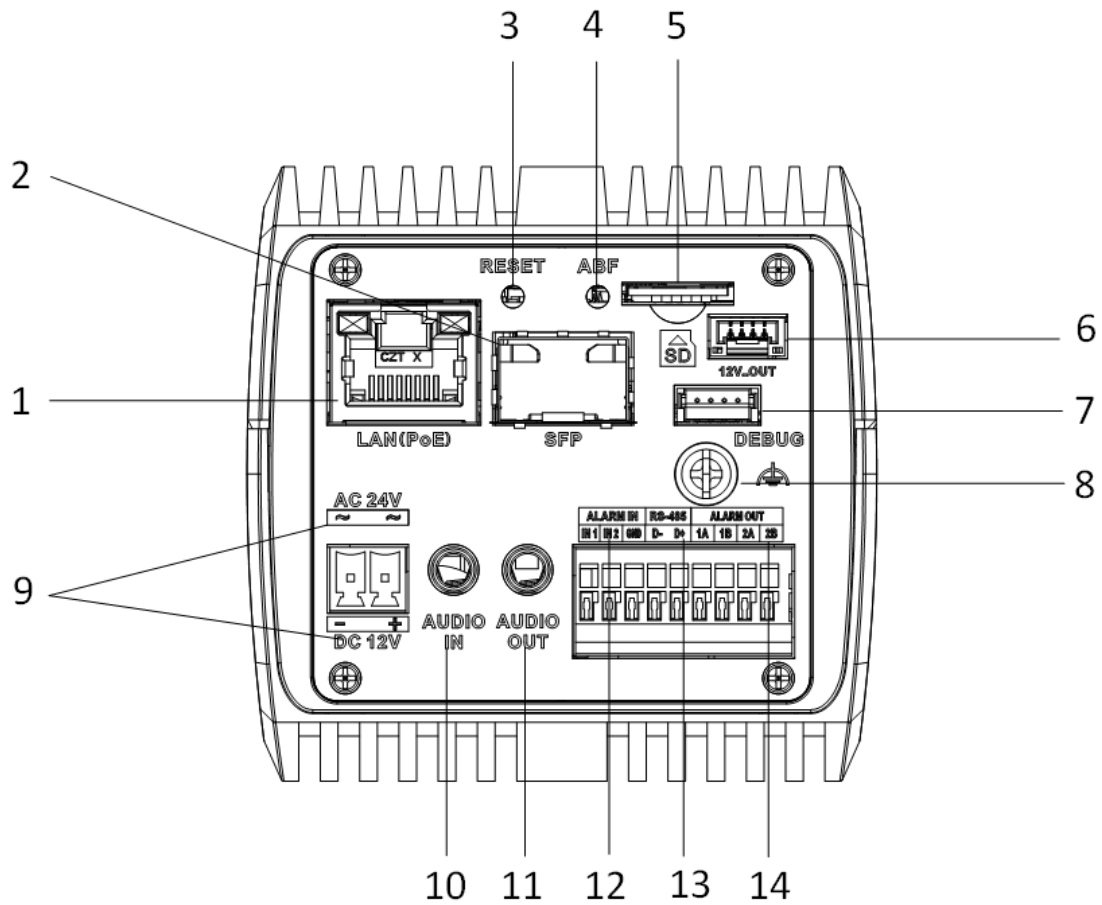

▪ Physical Interface