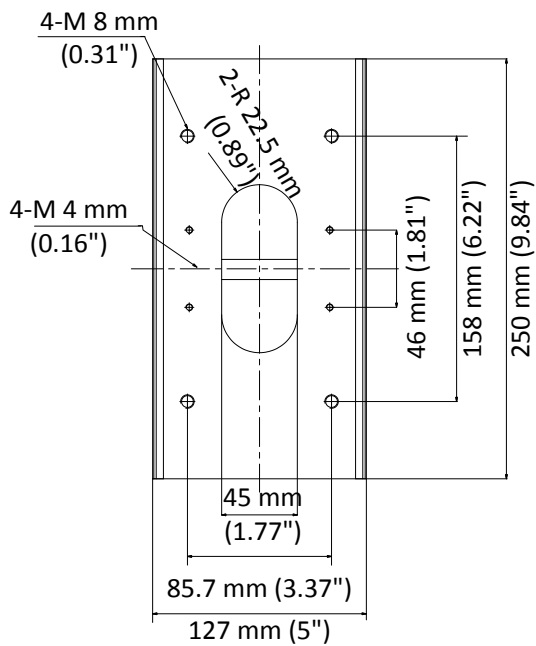

DS-1475ZJ-Y

Vertical Pole Mount

Feature

- Stainless steel material with surface spray treatment
- Adjustable diameter from 67 mm to 127 mm

Dimension

Available Model

DS-1475ZJ-Y

Parameter

Model	DS-1475ZJ-Y
Parameters	Vertical Pole Mount
Appearance	Hikvision White
Material	SUS304
Dimension	250 mm × 127 mm × 46 mm (9.84" × 5" × 1.81")
Weight	Approx. 1205 g (2.66 lb.)

Note

- Waterproof rubber is necessary for the outdoor application.
- The wall should be capable of supporting at least 3 times as much as the total weight of the camera, and the mount.
- The maximum load capacity of the mount is 10 kg (22 lb.).