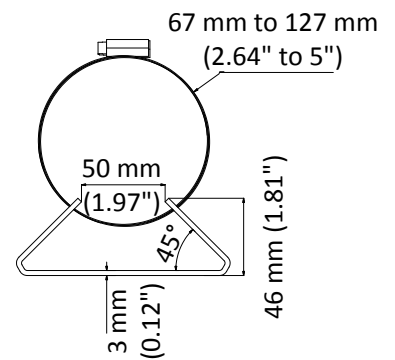

DS-1475ZJ-Y

Vertical Pole Mount

Feature

- Stainless steel material with surface spray treatment
- Adjustable diameter from 67 mm to 127 mm

Dimension

Available Model

DS-1475ZJ-Y

Parameter

Model	DS-1475ZJ-Y
Parameters	Vertical Pole Mount
Appearance	Hikvision White
Material	SUS304
Dimension	250 mm × 127 mm × 46 mm (9.84" × 5" × 1.81")
Weight	Approx. 1205 g (2.66 lb.)

Note

- Waterproof rubber is necessary for the outdoor application.
- The wall should be capable of supporting at least 3 times as much as the total weight of the camera, and the mount.
- The maximum load capacity of the mount is 10 kg (22 lb.).