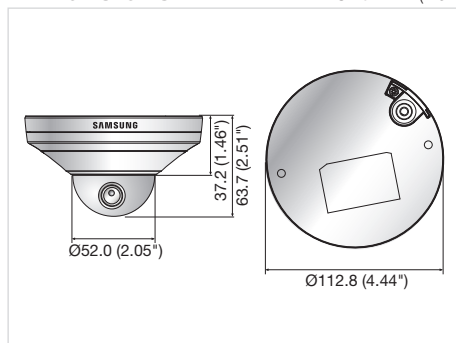

Dimensions

Unit : mm (inch)

SNV-6013N/P