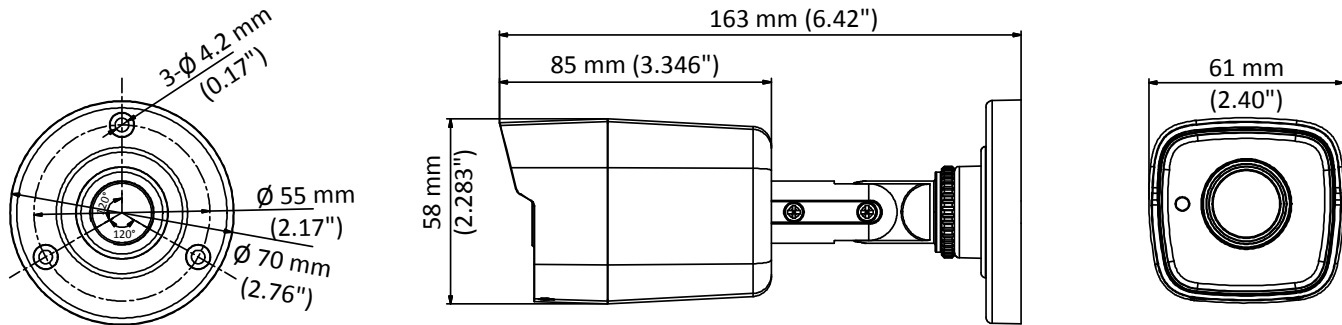

Order Model

DS-2CE16H0T-ITF

Dimension