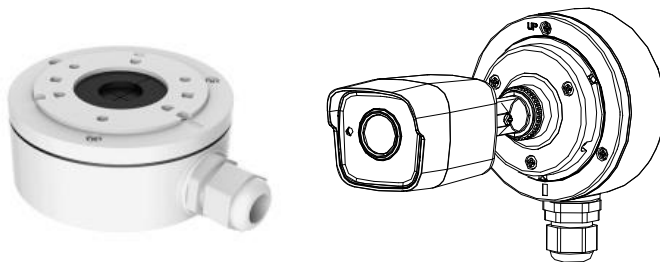

DS-2CE16H0T-ITF 5 MP Bullet Camera

Key Features

- 5 MP high performance COMS
- 2560 × 1944 resolution
- 2.8 mm, 3.6 mm, 6 mm fixed lens
- EXIR 2.0, smart IR, up to 20 m IR distance
- OSD menu, 2D DNR, DWDR
- 4 in 1 video output (switchable TVI/AHD/CVI/CVBS)
- IP67
- Up the coax (HIKVISION-C)

Specification

Camera	
Image Sensor	5 MP CMOS image sensor
Resolution	2560 (H) × 1944 (V)
Min. Illumination	Color: 0.01 Lux @ (F1.2, AGC ON), 0 Lux with IR
Shutter Time	PAL: 1/25 s to 1/50, 000 s NTSC: 1/30 s to 1/50, 000 s
Lens	2.8 mm, 3.6 mm, 6 mm fixed focal lens
Horizontal Field of View	85.5° (2.8 mm), 80.1° (3.6 mm), 57.1° (6 mm)
Lens Mount	M12
Day & Night	IR cut filter
Angle Adjustment	Pan: 0° to 360°; Tilt: 0° to 180°; Rotate: 0° to 360°
Synchronization	Internal synchronization
Frame Rate	PAL: 5 MP@20fps, 4 MP@25fps, 1080p@25fps NTSC: 5 MP@20fps, 4 MP@30fps, 1080p@30fps
Menu	
AGC	Support
D/N Mode	Auto/Color/BW (Black and White)
White Balance	ATW/MWB
BLC	Support
DWDR (Digital Wide Dynamic Range)	Support
Language	English
Functions	Brightness, Sharpness, DNR , Mirror, Smart IR
Interface	
Video Output	1 HD analog output
Switch Button	TVI/AHD/CVI/CVBS
General	
Operating Conditions	-40 °C to 60 °C (-40 °F to 140 °F), humidity: 90% or less (non-condensation)
Power Supply	12 VDC ±25%
Power Consumption	Max. 4.3 W
Protection Level	IP67
Material	Metal
IR Range	Up to 20 m
Communication	Up the coax, Protocol: HIKVISION-C (TVI output)
Dimensions	58 mm × 61 mm × 163 mm (2.28" × 2.40" × 6.42")
Weight	Approx. 350 g (0.77 lb.)

Order Model

DS-2CE16H0T-ITF

Dimension

Accessory

DS-1280ZJ-XS Junction Box

Distributed by

HIKVISION

Headquarters