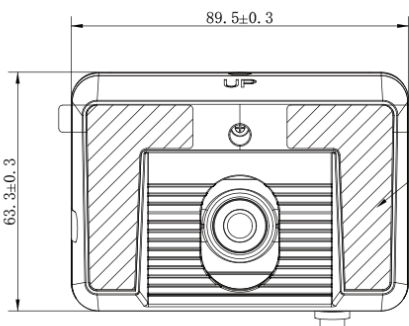

▪ Specification

Camera	
Image Sensor	1/2.8" Progressive Scan CMOS
Min. Illumination	0.01 Lux@(F1.2, AGC ON)
Shutter Speed	1/25 s to 1/30,000 s
Resolution	1920×1080
Day&Night	Color
Lens	
FOV	Horizontal: 110°, vertical: 59°, diagonal: 130°
Lens Mount	M12
Lens Type	Fixed focal lens, 2.1mm
Video	
Frame Rate	Default 1080P@25fps, 1080P@30fps customizable
Audio	
Built-in Mic	Supported
Built-in Speaker	Not Supported
Image	
Wide Dynamic Range (WDR)	96 dB
SNR	42 dB
Interface	
Video Output	1-way coaxial HD, conforming to HDTV1
Interface Type	1 Vpp Composite Output (aviation plug) B pin sequence: 1: video, 2: audio, 3: power, 4: ground
General	
Protection	IP5X
Power Supply	9 to 16 V DC
Power Consumption	Max. 1.2 W
Camera Material	Black PC
Dimension	89.5 mm × 63.3 mm × 39.8 mm (3.5" × 2.5" × 1.6")
Startup and Operating Conditions	-40 °C to +75 °C (-40 °F to +167 °F), 90% or less (non-condensing)
Weight	Approx. 99 g (0.2 lb.)
Approval	
Certification	CB; CE-LVD, CE-EMC, CE-RoHS; E-Mark; FCC-SDoC;

▪ Available Model

AE-VC259T-S(2.1mm)(O-STD)(Down outlet)

AE-VC259T-S(2.1mm)(O-STD)(Upper outlet)

▪ Dimension

Upper outlet

Unit: mm

Down outlet

Unit: mm