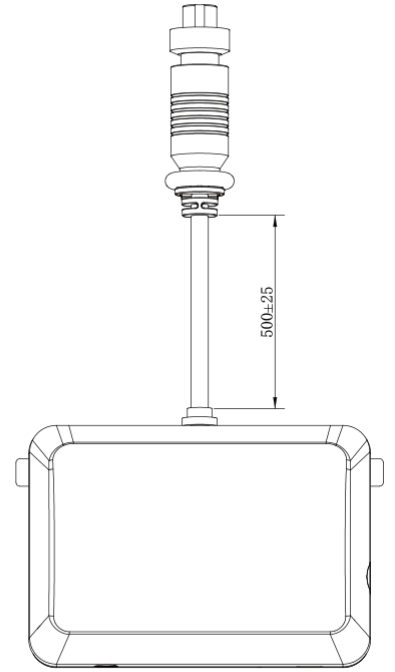

AE-VC259T-S Coach Front View Camera

- Adopts progressive scan CMOS to prevent motion image aliasing
- Supports HD coaxial output with the resolution 1080P
- Supports highlight compensation
- Adopts automatic white balance
- Shock-proof design and aviation plug
- Supports built-in mic

▪ Specification

Camera	
Image Sensor	1/2.8" Progressive Scan CMOS
Min. Illumination	0.01 Lux@(F1.2, AGC ON)
Shutter Speed	1/25 s to 1/30,000 s
Resolution	1920×1080
Day&Night	Color
Lens	
FOV	Horizontal: 110°, vertical: 59°, diagonal: 130°
Lens Mount	M12
Lens Type	Fixed focal lens, 2.1mm
Video	
Frame Rate	Default 1080P@25fps, 1080P@30fps customizable
Audio	
Built-in Mic	Supported
Built-in Speaker	Not Supported
Image	
Wide Dynamic Range (WDR)	96 dB
SNR	42 dB
Interface	
Video Output	1-way coaxial HD, conforming to HDTV1
Interface Type	1 Vpp Composite Output (aviation plug) B pin sequence: 1: video, 2: audio, 3: power, 4: ground
General	
Protection	IP5X
Power Supply	9 to 16 V DC
Power Consumption	Max. 1.2 W
Camera Material	Black PC
Dimension	89.5 mm × 63.3 mm × 39.8 mm (3.5" × 2.5" × 1.6")
Startup and Operating Conditions	-40 °C to +75 °C (-40 °F to +167 °F), 90% or less (non-condensing)
Weight	Approx. 99 g (0.2 lb.)
Approval	
Certification	CB; CE-LVD, CE-EMC, CE-RoHS; E-Mark; FCC-SDoC;

▪ Available Model

AE-VC259T-S(2.1mm)(O-STD)(Down outlet)

AE-VC259T-S(2.1mm)(O-STD)(Upper outlet)

▪ Dimension

Upper outlet

Unit: mm

Down outlet

Unit: mm