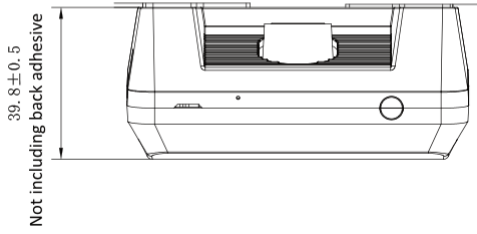

▪ Specification

Camera	
Image Sensor	1/2.8" Progressive Scan CMOS
Min. Illumination	0.01 Lux@(F1.2, AGC ON)
Shutter Speed	1/25 s to 1/30,000 s
Resolution	1920×1080
Day&Night	Color
Lens	
FOV	Horizontal: 110°, vertical: 59°, diagonal: 130°
Lens Mount	M12
Lens Type	Fixed focal lens, 2.1mm
Video	
Frame Rate	Default 1080P@25fps, 1080P@30fps customizable
Audio	
Built-in Mic	Supported
Built-in Speaker	Not Supported
Image	
Wide Dynamic Range (WDR)	96 dB
SNR	42 dB
Interface	
Video Output	1-way coaxial HD, conforming to HDTV1
Interface Type	1 Vpp Composite Output (aviation plug) B pin sequence: 1: video, 2: audio, 3: power, 4: ground
General	
Protection	IP5X
Power Supply	9 to 16 V DC
Power Consumption	Max. 1.2 W
Camera Material	Black PC
Dimension	89.5 mm × 63.3 mm × 39.8 mm (3.5" × 2.5" × 1.6")
Startup and Operating Conditions	-40 °C to +75 °C (-40 °F to +167 °F), 90% or less (non-condensing)
Weight	Approx. 99 g (0.2 lb.)
Approval	
Certification	CB; CE-LVD, CE-EMC, CE-RoHS; E-Mark; FCC-SDoC;

▪ Available Model

AE-VC259T-S(2.1mm)(O-STD)(Down outlet)

AE-VC259T-S(2.1mm)(O-STD)(Upper outlet)

▪ Dimension

Upper outlet

Unit: mm

Down outlet

Unit: mm