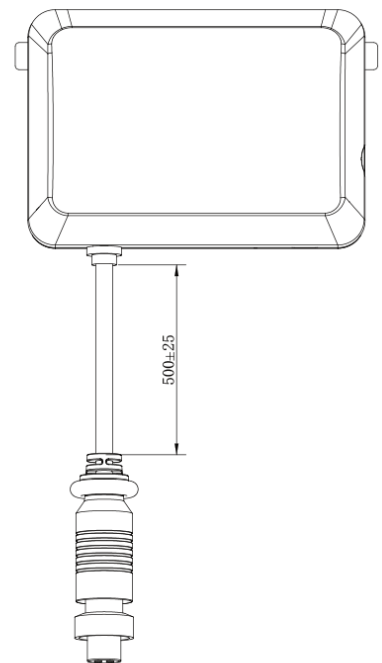

▪ Specification

Camera	
Image Sensor	1/2.8" Progressive Scan CMOS
Min. Illumination	0.01 Lux@(F1.2, AGC ON)
Shutter Speed	1/25 s to 1/30,000 s
Resolution	1920×1080
Day&Night	Color
Lens	
FOV	Horizontal: 110°, vertical: 59°, diagonal: 130°
Lens Mount	M12
Lens Type	Fixed focal lens, 2.1mm
Video	
Frame Rate	Default 1080P@25fps, 1080P@30fps customizable
Audio	
Built-in Mic	Supported
Built-in Speaker	Not Supported
Image	
Wide Dynamic Range (WDR)	96 dB
SNR	42 dB
Interface	
Video Output	1-way coaxial HD, conforming to HDTV1
Interface Type	1 Vpp Composite Output (aviation plug) B pin sequence: 1: video, 2: audio, 3: power, 4: ground
General	
Protection	IP5X
Power Supply	9 to 16 V DC
Power Consumption	Max. 1.2 W
Camera Material	Black PC
Dimension	89.5 mm × 63.3 mm × 39.8 mm (3.5" × 2.5" × 1.6")
Startup and Operating Conditions	-40 °C to +75 °C (-40 °F to +167 °F), 90% or less (non-condensing)
Weight	Approx. 99 g (0.2 lb.)
Approval	
Certification	CB; CE-LVD, CE-EMC, CE-RoHS; E-Mark; FCC-SDoC;

▪ Available Model

AE-VC259T-S(2.1mm)(O-STD)(Down outlet)

AE-VC259T-S(2.1mm)(O-STD)(Upper outlet)

▪ Dimension

Upper outlet

Unit: mm

Down outlet

Unit: mm