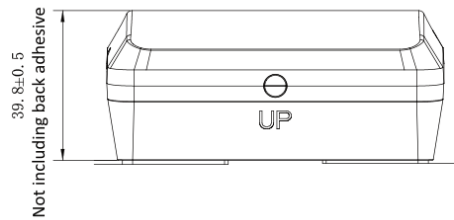

▪ Specification

Camera	
Image Sensor	1/2.8" Progressive Scan CMOS
Min. Illumination	0.01 Lux@(F1.2, AGC ON)
Shutter Speed	1/25 s to 1/30,000 s
Resolution	1920×1080
Day&Night	Color
Lens	
FOV	Horizontal: 110°, vertical: 59°, diagonal: 130°
Lens Mount	M12
Lens Type	Fixed focal lens, 2.1mm
Video	
Frame Rate	Default 1080P@25fps, 1080P@30fps customizable
Audio	
Built-in Mic	Supported
Built-in Speaker	Not Supported
Image	
Wide Dynamic Range (WDR)	96 dB
SNR	42 dB
Interface	
Video Output	1-way coaxial HD, conforming to HDTV1
Interface Type	1 Vpp Composite Output (aviation plug) B pin sequence: 1: video, 2: audio, 3: power, 4: ground
General	
Protection	IP5X
Power Supply	9 to 16 V DC
Power Consumption	Max. 1.2 W
Camera Material	Black PC
Dimension	89.5 mm × 63.3 mm × 39.8 mm (3.5" × 2.5" × 1.6")
Startup and Operating Conditions	-40 °C to +75 °C (-40 °F to +167 °F), 90% or less (non-condensing)
Weight	Approx. 99 g (0.2 lb.)
Approval	
Certification	CB; CE-LVD, CE-EMC, CE-RoHS; E-Mark; FCC-SDoC;

▪ Available Model

AE-VC259T-S(2.1mm)(O-STD)(Down outlet)

AE-VC259T-S(2.1mm)(O-STD)(Upper outlet)

▪ Dimension

Upper outlet

Unit: mm

Down outlet

Unit: mm