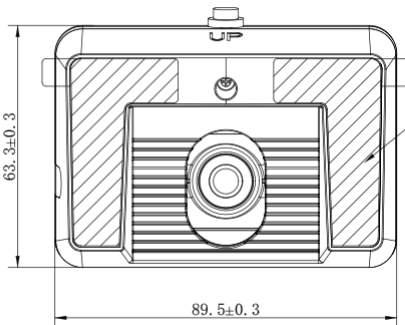

▪ Specification

Camera	
Image Sensor	1/2.8" Progressive Scan CMOS
Min. Illumination	0.01 Lux@(F1.2, AGC ON)
Shutter Speed	1/25 s to 1/30,000 s
Resolution	1920×1080
Day&Night	Color
Lens	
FOV	Horizontal: 110°, vertical: 59°, diagonal: 130°
Lens Mount	M12
Lens Type	Fixed focal lens, 2.1mm
Video	
Frame Rate	Default 1080P@25fps, 1080P@30fps customizable
Audio	
Built-in Mic	Supported
Built-in Speaker	Not Supported
Image	
Wide Dynamic Range (WDR)	96 dB
SNR	42 dB
Interface	
Video Output	1-way coaxial HD, conforming to HDTV1
Interface Type	1 Vpp Composite Output (aviation plug) B pin sequence: 1: video, 2: audio, 3: power, 4: ground
General	
Protection	IP5X
Power Supply	9 to 16 V DC
Power Consumption	Max. 1.2 W
Camera Material	Black PC
Dimension	89.5 mm × 63.3 mm × 39.8 mm (3.5" × 2.5" × 1.6")
Startup and Operating Conditions	-40 °C to +75 °C (-40 °F to +167 °F), 90% or less (non-condensing)
Weight	Approx. 99 g (0.2 lb.)
Approval	
Certification	CB; CE-LVD, CE-EMC, CE-RoHS; E-Mark; FCC-SDoC;

▪ Available Model

AE-VC259T-S(2.1mm)(O-STD)(Down outlet)

AE-VC259T-S(2.1mm)(O-STD)(Upper outlet)

▪ Dimension

Upper outlet

Unit: mm

Down outlet

Unit: mm