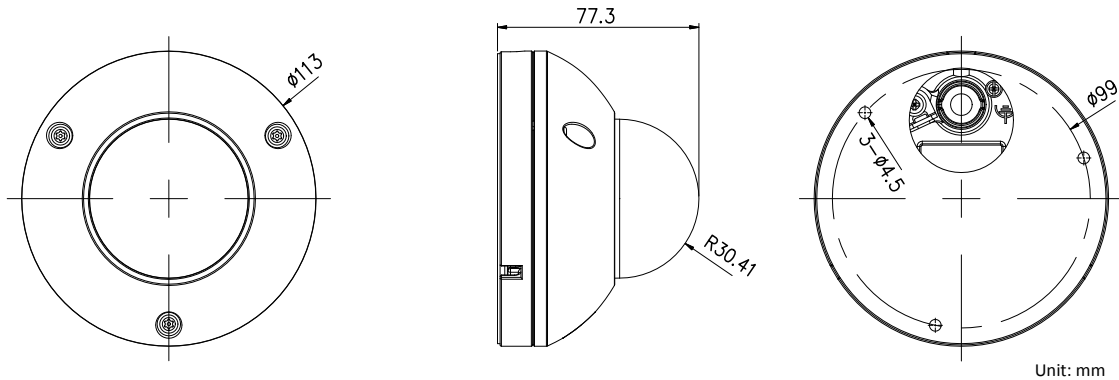

Dimension

Accessories

Distributed by

HIKVISION

Headquarters

No.555 Qianmo Road, Binjiang District,
Hangzhou 310051, China
T +86-571-8807-5998
overseasbusiness@hikvision.com

Hikvision USA
T +1-909-895-0400
sales.usa@hikvision.com

Hikvision Italy
T +39-0438-6902
info.it@hikvision.com

Hikvision Singapore
T +65-6684-4718
sg@hikvision.com

Hikvision Africa
T +27 (10) 0351172
sale.africa@hikvision.com

Hikvision Europe
T +31-23-55-42-770
info.eu@hikvision.com

Hikvision France
T +33(0)1-85-330-450
info.fr@hikvision.com

Hikvision Oceania
T +61-2-8599-4233
salesau@hikvision.com

Hikvision Hong Kong
T +852-2151-1761

Hikvision Middle East
T +971-4-8816086
salesme@hikvision.com

Hikvision Spain
T +34-91-737-16-55
info.es@hikvision.com

Hikvision Canada
T +1-909-895-0400
sales.usa@hikvision.com

Hikvision Russia
T +7-495-669-67-99
saleru@hikvision.com

Hikvision Poland
T +48-22-460-01-50
poland@hikvision.com

Hikvision Korea
T +82-31-731-8841
sales.korea@hikvision.com

Hikvision India
T +91-22-28469900
sales@pramahikvision.com

Hikvision UK
T +01628-902140
support.uk@hikvision.com

Hikvision Brazil
T +55 11 3318-0050
Latam.support@hikvision.com