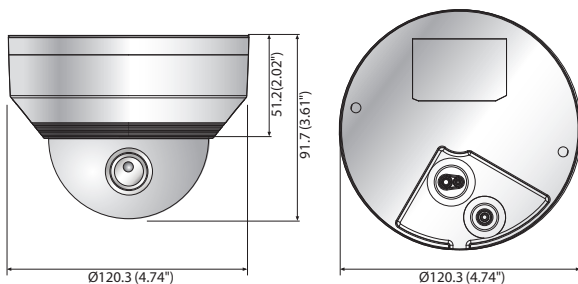

Dimensions

Unit : mm (inch)