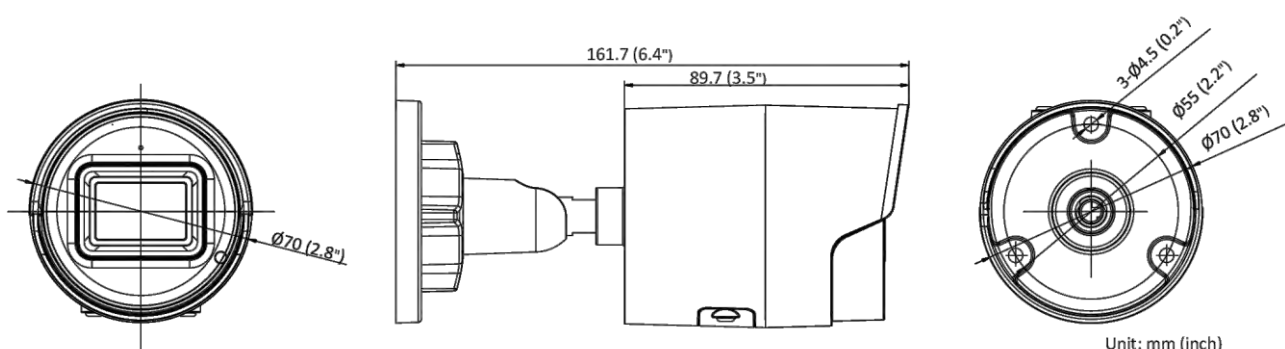

Power Consumption and Current	12 VDC, 0.5 A, max. 6.0 W PoE: (802.3af, 36 V to 57 V), 0.2 A to 0.13 A, max. 7.0 W
Power Interface	Ø5.5 mm coaxial power plug
Material	ADC12
Camera Dimension	Ø70 × 161.7 mm (2.8" × 6.4")
Package Dimension	216 × 121 × 118 mm (8.5" × 4.8" × 4.6")
Camera Weight	480 g (1.1 lb.)
With Package Weight	696 g (1.5 lb.)
Linkage Method	Upload to NAS/memory card, notify surveillance center, trigger record, trigger capture, strobe light, audible warning *Note: External device is required.
Web Client Language	32 languages English, Russian, Estonian, Bulgarian, Hungarian, Greek, German, Italian, Czech, Slovak, French, Polish, Dutch, Portuguese, Spanish, Romanian, Danish, Swedish, Norwegian, Finnish, Croatian, Slovenian, Serbian, Turkish, Korean, Traditional Chinese, Thai, Vietnamese, Japanese, Latvian, Lithuanian, Portuguese (Brazil)
General Function	Anti- flicker, heartbeat, mirror, privacy masks, flash log, password reset via e-mail, pixel counter
Software Reset	Yes
Approval	
EMC	FCC (47 CFR Part 15, Subpart B); CE-EMC (EN 55032: 2015, EN 61000-3-2: 2014, EN 61000-3-3: 2013, EN 50130-4: 2011 +A1: 2014); RCM (AS/NZS CISPR 32: 2015); IC (ICES-003: Issue 6, 2016); KC (KN 32: 2015, KN 35: 2015)
Safety	UL (UL 60950-1); CB (IEC 60950-1:2005 + Am 1:2009 + Am 2:2013); CE-LVD (EN 60950-1:2005 + Am 1:2009 + Am 2:2013); BIS (IS 13252(Part 1):2010+A1:2013+A2:2015); LOA (IEC/EN 60950-1)
Environment	CE-RoHS (2011/65/EU); WEEE (2012/19/EU); Reach (Regulation (EC) No 1907/2006)
Protection	-IU: Ingression protection: IP66 (IEC 60529-2013) -I: Ingression protection: IP67 (IEC 60529-2013)

▪ Available Model

DS-2CD2046G2-I(2.8 mm, 4 mm, 6 mm)

DS-2CD2046G2-IU(2.8 mm, 4 mm, 6 mm)

▪ Dimension

▪ Accessory

DS-1280ZJ-XS
Junction Box

Distributed by

HIKVISION