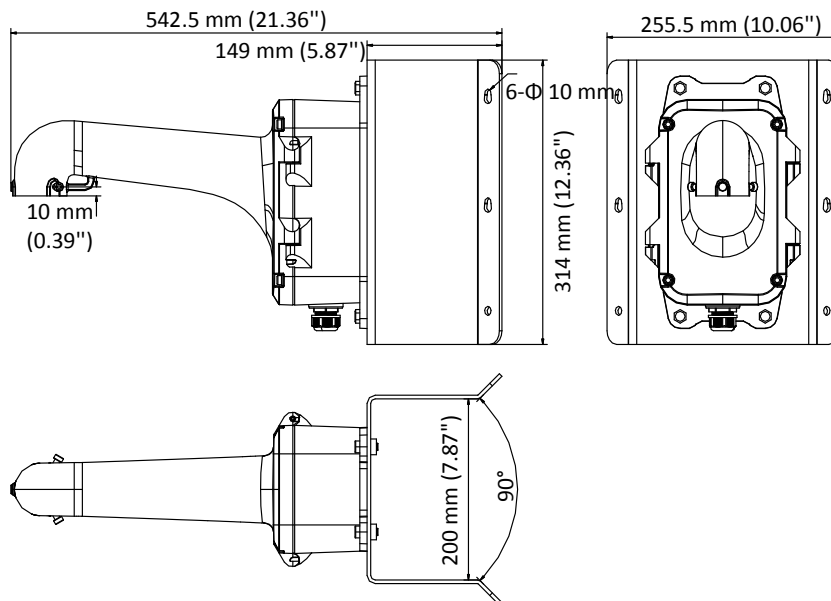

DS-1604ZJ-BOX-Corner-Y

Pendant Mount

Features

- Alloy with surface spray treatment
- Applied to both indoor conditions, and outdoor conditions
- With cable outlet(s)

Dimension

Available Model

DS-1604ZJ-BOX-Corner-Y

Parameter

Model	DS-1604ZJ-BOX-Corner-Y
	Pendant Mount
Appearance	Hikvision White
Material	Alloy, SUS304
Dimension	314 mm × 255.5 mm × 542.5 mm (12.36" × 10.06" × 21.36")
Weight	6976 g (15.38 lb.)

Notes

- The mount should be installed on the flat surface.
- Waterproof rubber is necessary for the outdoor application.
- The wall should be capable of supporting at least 3 times as much as the total weight of the camera, and the mount.
- The maximum load capacity of the mount is 8 kg (17.64 lb.).