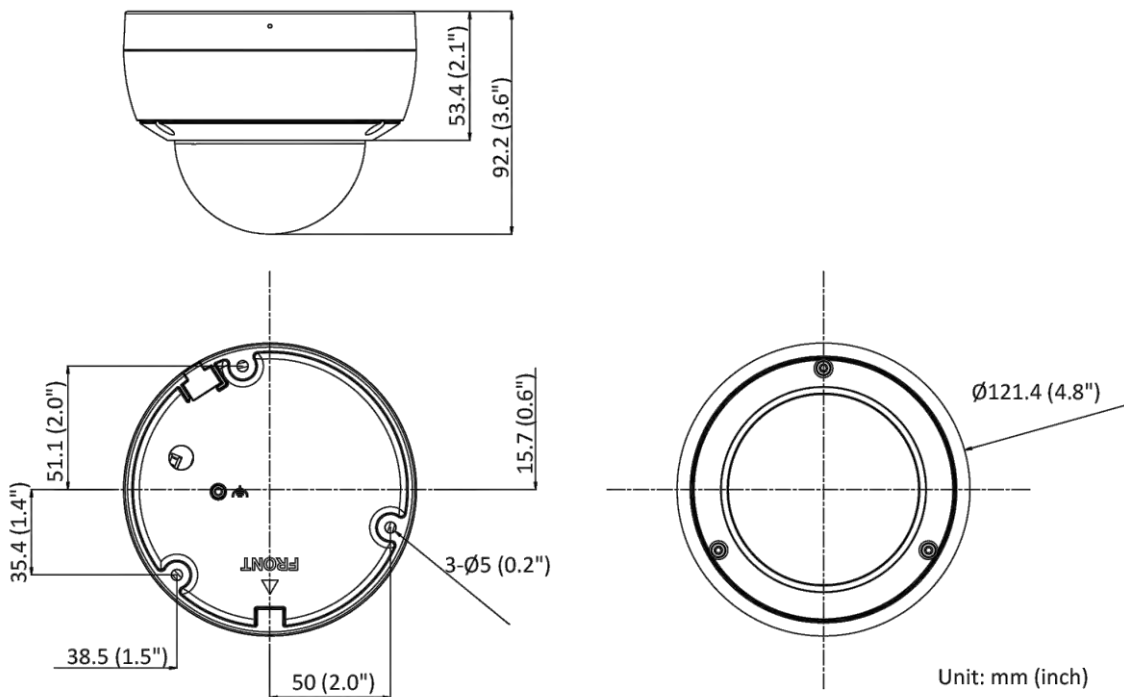

Approval	
EMC	FCC SDoC (47 CFR Part 15, Subpart B); CE-EMC (EN 55032: 2015, EN 61000-3-2: 2019, EN 61000-3-3: 2013, EN 50130-4: 2011 +A1: 2014); RCM (AS/NZS CISPR 32: 2015); IC VoC (ICES-003: Issue 6, 2019); KC (KN 32: 2015, KN 35: 2015)
Safety	UL (UL 60950-1); CB (IEC 60950-1:2005 + Am 1:2009 + Am 2:2013, IEC 62368-1:2014); CE-LVD (EN 60950-1:2006+A2:2013, IEC 62368-1:2014+A11:2017); BIS (IS 13252(Part 1):2010+A1:2013+A2:2015); LOA (SANS IEC60950-1)
Environment	CE-RoHS (2011/65/EU); WEEE (2012/19/EU); Reach (Regulation (EC) No 1907/2006)
Protection	IP67 (IEC 60529-2013), IK10 (IEC 62262:2002)

▪ Available Model

DS-2CD3126G2-IS (2.8/4/6 mm)

DS-2CD3126G2-ISU (2.8/4/6 mm)

▪ Dimension