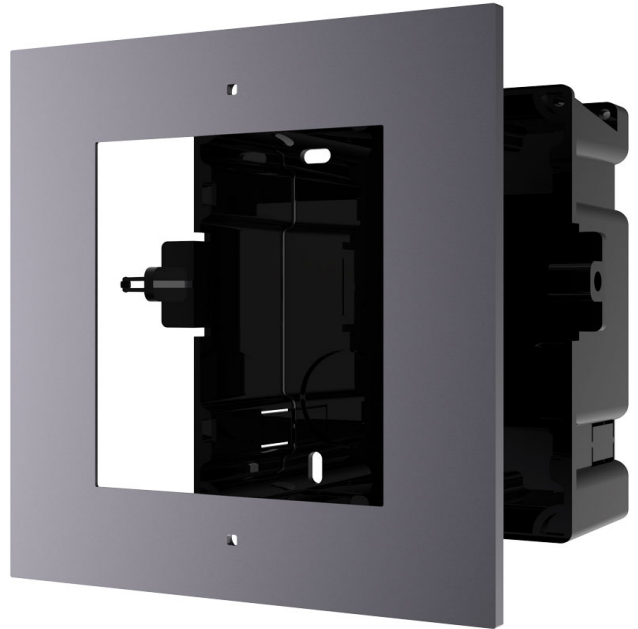

HYUNDAI NEXTGEN frame to install 1 built-in video door entry system module

- HYUNDAI NEXTGEN frame to install 1 built-in video door entry system module.

**Reference / Model****HYU-720 / HYU-720**

HYUNDAI NEXTGEN frame to install a 1 video intercom system module

Contains electrical box, cover, screws, lines, etc.

It adapts to the recessed mounting of a module

Specs

Material: aviation aluminum

Operating temperature: -40 ° C ~ + 60 ° C

Cover dimensions: 134 (W) x 124 (H) x 4 mm

Dimensions of the electrical box: 134 (W) x 135 (H) x 56 mm