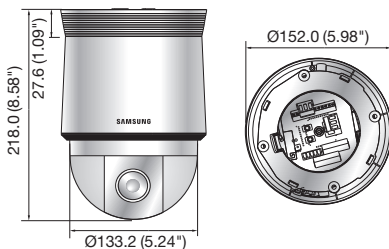

## Key Features

- Max. 1.3M (1280 x 1024) resolution
- 16 : 9 HD (720p) resolution support
- 3.5 ~ 150.5mm (43x) optical zoom, 16x digital zoom
- H.264, MJPEG dual codec, Multiple streaming
- Day & Night (ICR), WDR (120dB)
- Auto tracking, Intelligent video analytics
- PoE+, SD/SDHC/SDXC memory slot, Bi-directional audio support
- IP66 (SNP-5430H) / IK10 (SNP-5430H, SNP-5430 + SHP-3701H only)

## Dimensions

Unit : mm (inch)

SNP-5430H

SNP-5430