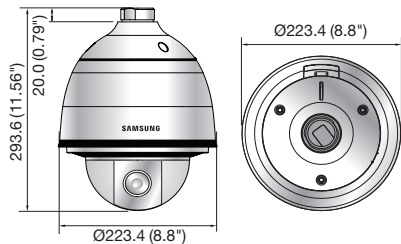

## Key Features

- Max. 1.3M (1280 x 1024) resolution
- 16 : 9 HD (720p) resolution support
- 3.5 ~ 150.5mm (43x) optical zoom, 16x digital zoom
- H.264, MJPEG dual codec, Multiple streaming
- Day & Night (ICR), WDR (120dB)
- Auto tracking, Intelligent video analytics
- PoE+, SD/SDHC/SDXC memory slot, Bi-directional audio support
- IP66 (SNP-5430H) / IK10 (SNP-5430H, SNP-5430 + SHP-3701H only)

## Dimensions

Unit : mm (inch)

SNP-5430H

SNP-5430