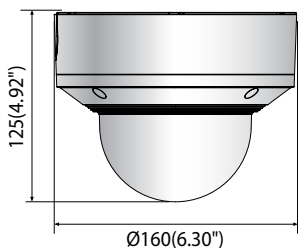

Dimensions

Unit : mm (inch)