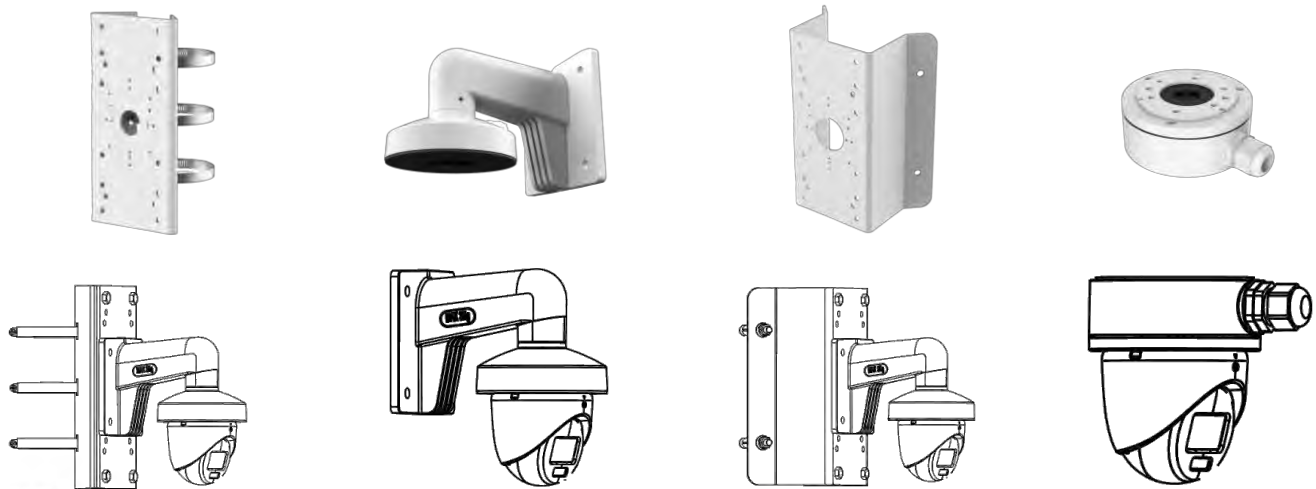

▪ Specification

Camera	
Image Sensor	2 MP CMOS
Signal System	PAL/NTSC
Resolution	1920 (H) × 1080 (V)
Frame Rate	TVI: 1080p@25fps/30fps CVI: 1080p@25fps/30fps AHD: 1080p@25fps/30fps CVBS: PAL/NTSC
Min. Illumination	0.0003 Lux @ (F1.0, AGC ON), 0 Lux with white light ON
Shutter Time	PAL: 1/25 s to 1/50,000 s; NTSC: 1/30 s to 1/50,000 s
Slow Shutter	Max. 16 times
Lens	2.8 mm, 3.6 mm, 6 mm Fixed Lens
Field of View	2.8 mm, horizontal FOV: 106°, vertical FOV: 56°, diagonal FOV: 129° 3.6 mm, horizontal FOV: 83°, vertical FOV: 44°, diagonal FOV: 100° 6 mm, horizontal FOV: 54°, vertical FOV: 30°, diagonal FOV: 64°
Lens Mount	M12
Light Alarm	Flashing Light Alarm (White Light), Solid Light Alarm (White Light)
Day & Night	Color
WDR (Wide Dynamic Range)	≥130 dB
Angle Adjustment	Pan: 0° to 360°, Tilt: 0° to 75°, Rotation: 0° to 360°
Menu	
White Light	Auto/Off
Image Mode	STD/HIGH-SAT/HIGHLIGHT
AGC	Yes
Day/Night Mode	Color
White Balance	Auto
AE (Auto Exposure) Mode	WDR,BLC,HLC,Global,HLS
Privacy Mask	4 programmable privacy masks
Motion Detection	4 programmable motion areas
Noise Reduction	3D DNR/2D DNR
Language	English
Function	Brightness, Contrast, Mirror, Sharpness, Anti-Banding, Smart Light
Interface	
Video Output	Switchable TVI/AHD/CVI/CVBS
General	
Operating Conditions	-40°C to 60°C (-40°F to 140°F), Humidity: 90% or less (non-condensing)
Power Supply	12 VDC ± 25%, <i>*You are recommended to use one power adapter to supply the power for one camera.</i>
Consumption	Max. 3.1 W
Protection Level	IP68
Material	Metal
White Light Range	Up to 20 m
Communication	HIKVISION-C
Dimension	Φ 85.1 mm × 77.62 mm (Φ 3.35" × 3.05")
Weight	Approx. 315 g (0.69 lb.)

Available Model

DS-2CE70DF8T-MF

Dimension

Accessory

Distributed by

DS-1275ZJ-SUS

DS-1272ZJ-110-TRS

DS-1276ZJ-SUS