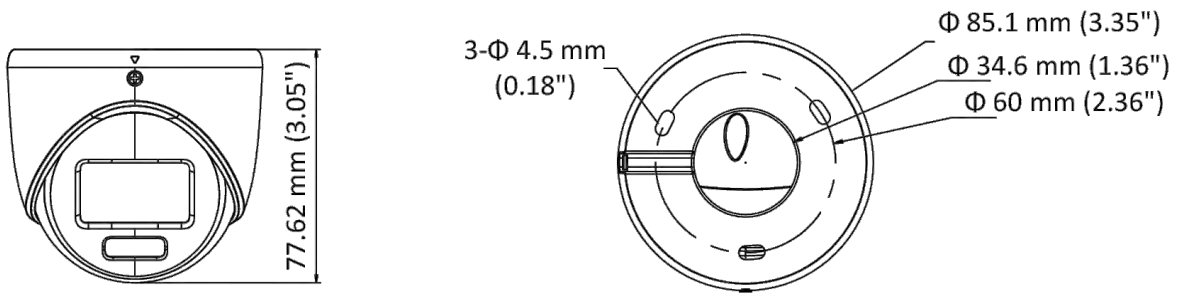

Dimension

Accessory

Distributed by

DS-1275ZJ-SUS

DS-1272ZJ-110-TRS

DS-1276ZJ-SUS

DS-1280ZJ-XS

Headquarters

No.555 Qianmo Road, Binjiang District,
Hangzhou 310051, China
T +86-571-8807-5998
overseasbusiness@hikvision.com

Hikvision USA
T +1-909-895-0400
sales.usa@hikvision.com

Hikvision Australia
T +61-2-8599-4233
salesau@hikvision.com

Hikvision India
T +91-22-28469900
sales@pramahikvision.com

Hikvision Canada
T +1-866-200-6690
sales.canada@hikvision.com

Hikvision Thailand
T +662-275-9949
sales.thailand@hikvision.com

Hikvision Europe
T +31-23-5542770
sales.eu@hikvision.com

Hikvision Italy
T +39-0438-6902
info.it@hikvision.com

Hikvision Brazil
T +55 11 3318-0050
Latam.support@hikvision.com

Hikvision Turkey
T +90 (216)521 7070- 7074
sales.tr@hikvision.com

Hikvision Malaysia
T +601-7652-2413
sales.my@hikvision.com

Hikvision UK & Ireland
T +01628-902140
sales.uk@hikvision.com

Hikvision South Africa
Tel: +27 (10) 0351172
sale.africa@hikvision.com

Hikvision France
T +33(0)1-85-330-450
info.fr@hikvision.com

Hikvision Kazakhstan
T +90 (216)521 7070- 7074
nikia.panfilov@hikvision.ru

Hikvision Vietnam
T +84-974270888
sales.vt@hikvision.com

Hikvision UAE
T +971-4-4432090
salesme@hikvision.com

Hikvision Singapore
T +65-6684-4718
sg@hikvision.com

Hikvision Spain
T +34-91-737-16-55
info.es@hikvision.com

Hikvision Tashkent
T +99-87-1238-9438
uzb@hikvision.ru

Hikvision Hong Kong
T +852-2151-1761
info.hk@hikvision.com

Hikvision Russia
T +7-495-669-67-99
saleru@hikvision.com

Hikvision Korea
T +82-(0)31-731-8817
sales.korea@hikvision.com

Hikvision Poland
T +48-22-460-01-50
info.pl@hikvision.com