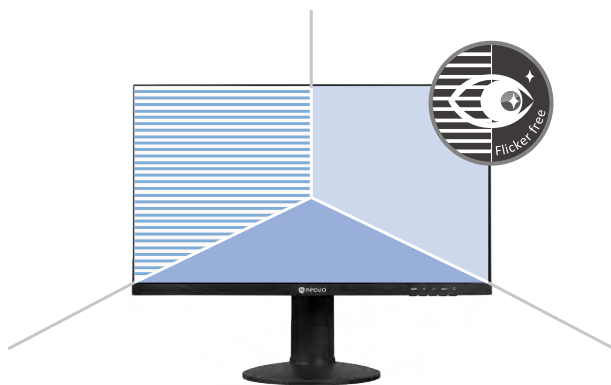

LOW BLUE LIGHT

Eye Comfort

Eye comfort figures high on the list of strengths that define the FS-Series. The flicker-free backlight and blue light filter of the FS-Series ensure a comfortable viewing experience by reducing eyestrain after long periods of use.

Features

- Full HD 1920 x 1080 resolution
- Crisp 20,000,000 dynamic contrast ratio
- 3-sided narrow bezel design for seamless multi-display setups
- Versatile connectivity: DisplayPort, HDMI, VGA
- Blue-light filter and Flicker-free display technology reduces eye discomfort
- VESA mount compatibility for flexible installation
- Height adjustable stand allows users to tilt, pivot and swivel