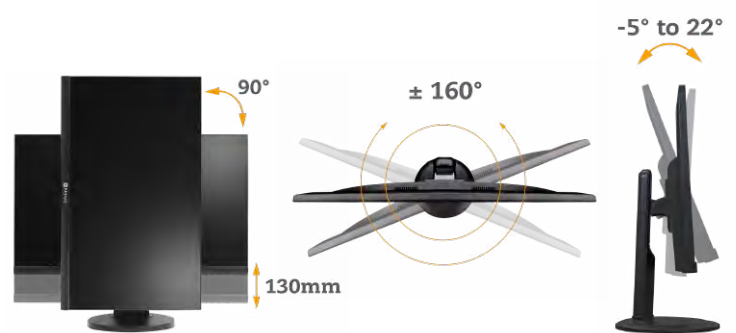

178°

178°

3-sided Narrow Bezel and Wide Viewing Angle

The 3-sided narrow bezel design broadens the screen space; it also allows for easy setup of multiple monitors with a reduced bezel gap, making users to enjoy an expansive viewing experience, meanwhile, enhancing productivity at work. And the wide viewing angle of 178/178 degrees offers true colour accuracy for viewing from almost any angle to the screen.

Highly Adjustable Stand

The height-adjustable stand allows effortless adjustment in any direction, including screen orientation, to attain the perfect workstation setup. Tilt, swivel, and height all offer ample flexibility and room to suit unique requirements. Switching from portrait to landscape is just an easy twist, with a pivot designed just for that purpose.

FS-27G

Eye Comfort

Eye comfort figures high on the list of strengths that define the FS-Series. The flicker-free backlight and blue light filter of the FS-Series ensure a comfortable viewing experience by reducing eyestrain after long periods of use.

Features

- Full HD 1920 x 1080 resolution
- Crisp 20,000,000 dynamic contrast ratio
- 3-sided narrow bezel design for seamless multi-display setups
- Versatile connectivity: DisplayPort, HDMI, VGA
- Blue-light filter and Flicker-free display technology reduces eye discomfort
- VESA mount compatibility for flexible installation
- Height adjustable stand allows users to tilt, pivot and swivel