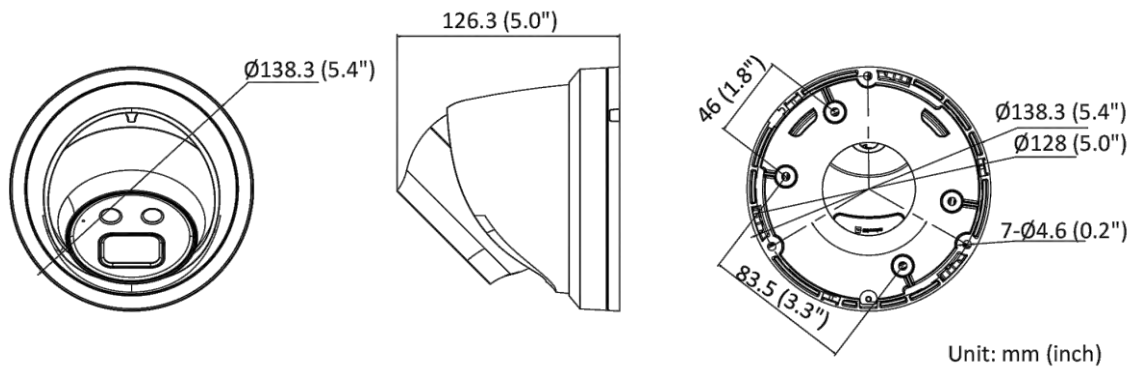

▪ **Dimension**

▪ **Accessory**

▪ **Optional**

DS-1276ZJ-SUS Corner Mount	DS-1275ZJ-SUS Vertical Pole Mount	DS-1271ZJ-140 Pendant Mount
DS-1273ZJ-140B Wall Mount	DS-1273ZJ-140 Wall Mount	DS-1280ZJ-PT6 Junction Box