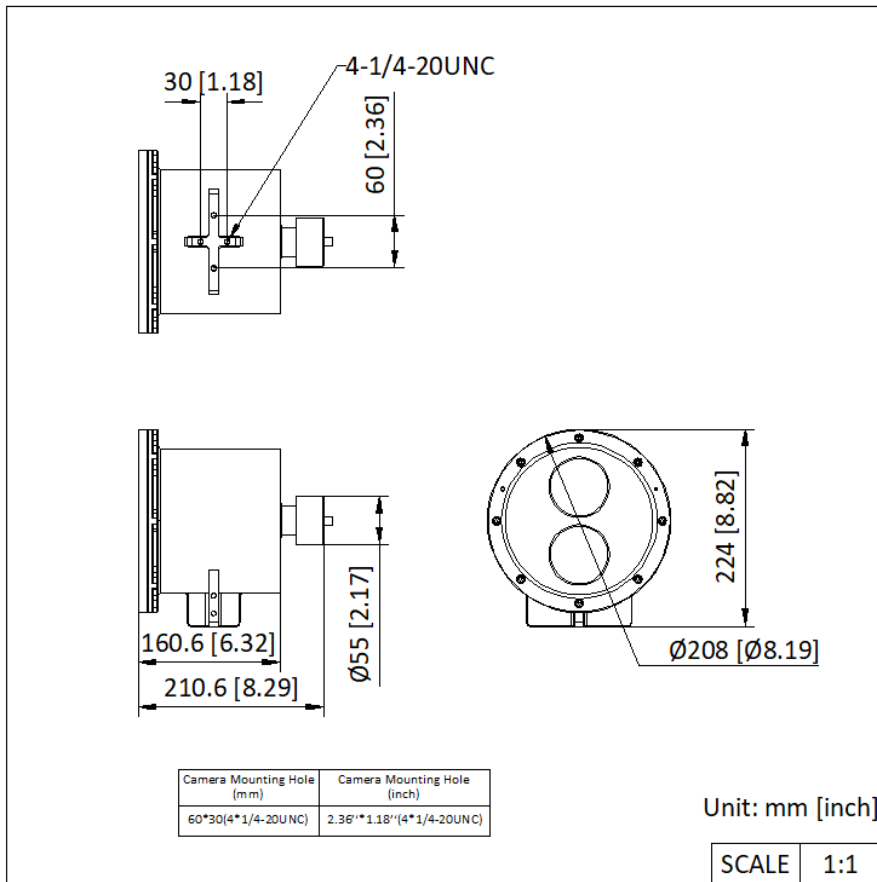

▪ Available Model

DS-2XC6284G0-L(2.8-12mm)

▪ Dimension

▪ **Accessory**

▪ **Included**

DS-1706ZJ-DAC
DS-1706ZJ-DAC

Headquarters

No.555 Qianmo Road, Binjiang District,
Hangzhou 310051, China
T +86-571-8807-5998
www.hikvision.com