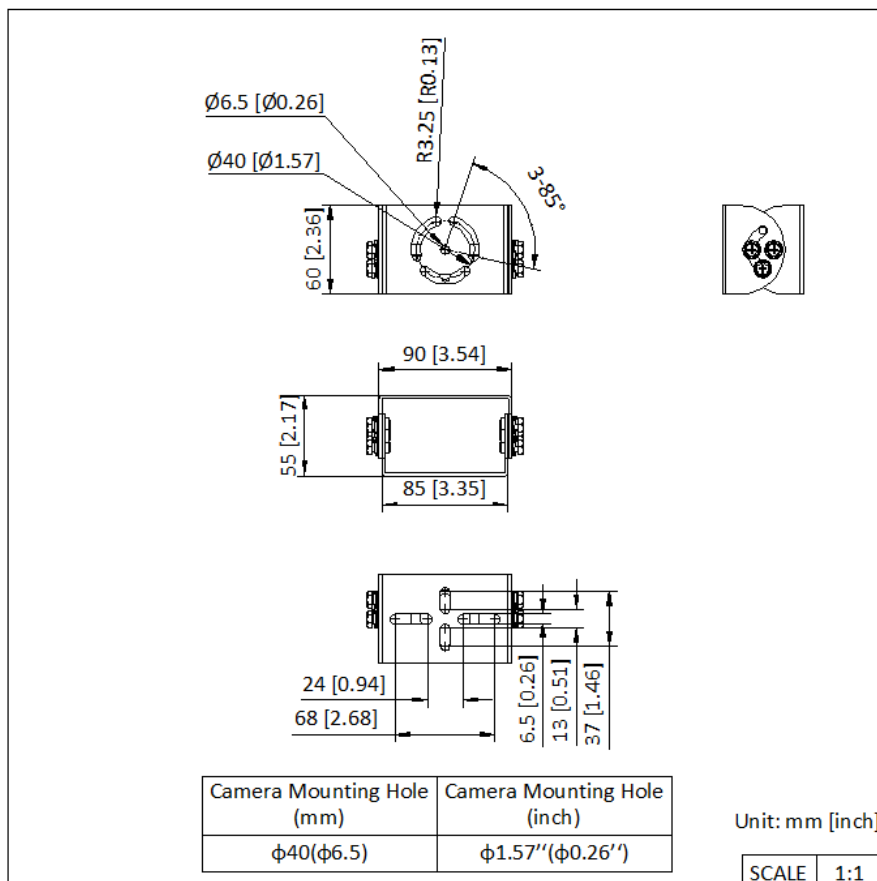

▪ Available Model

DS-2XC6284G0-L(2.8-12mm)

▪ Dimension

▪ **Accessory**

▪ **Included**

DS-1706ZJ-DAC
DS-1706ZJ-DAC

Headquarters

No.555 Qianmo Road, Binjiang District,
Hangzhou 310051, China
T +86-571-8807-5998
www.hikvision.com