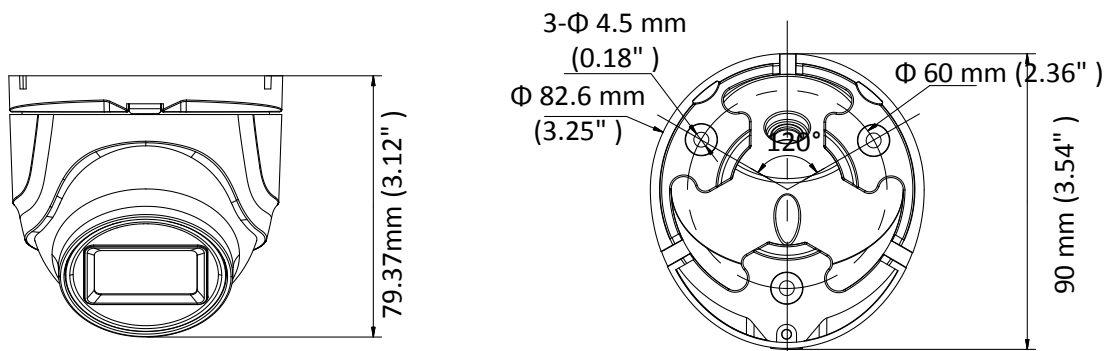

Order Model

DS-2CE76H8T-ITMF

Dimension