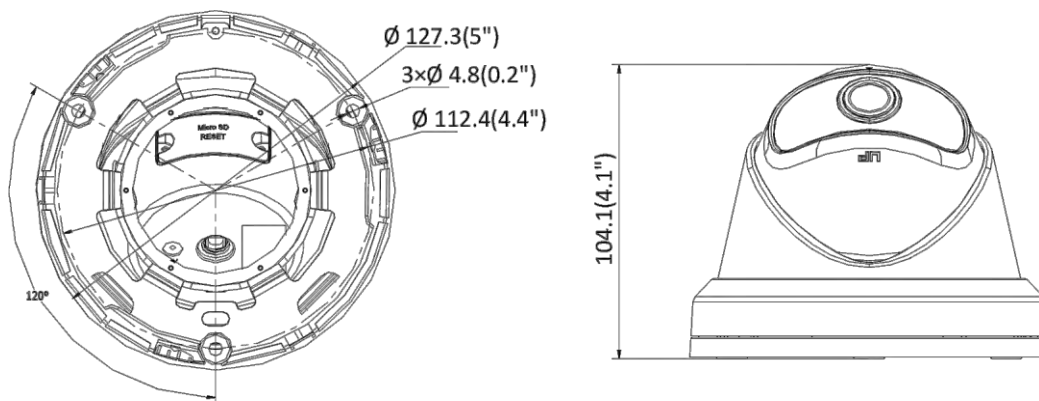

Safety	UL 60950-1, IEC 60950-1:2005 + Am 1:2009 + Am 2:2013, EN 60950-1:2005 + Am 1:2009 + Am 2:2013, IS 13252(Part 1):2010+A1:2013+A2:2015, IEC/EN 60950-1
Chemistry	2011/65/EU, 2012/19/EU, Regulation (EC) No 1907/2006

* Listed resolutions are only selectable options. It does not mean that all streams can work at their maximum resolution at the same time.

Available Model

DS-2CD2345GOP-I (1.68 mm)

Dimension

Unit: mm(inch)

Accessory