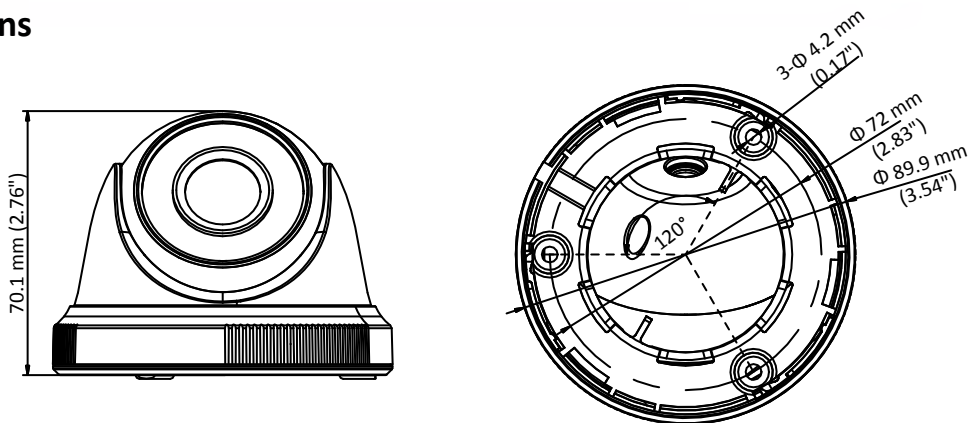

Dimensions