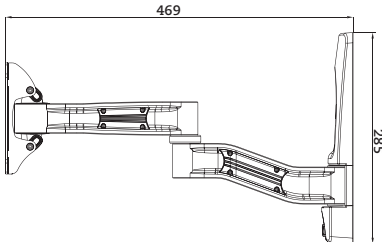

WMA-01

Easily change to a variety of viewing angles with the AG Neovo WMA-01 wall mount arm for small- to medium-sized displays.

Effortlessly adjust display angles and change arm directions for sharing on-screen images ergonomically with the WMA-01 wall mount arm. Rugged and ergonomic construction design as well as smart cable management suit the needs of multi-user environments in both function and durability. Compatible with VESA standard, it supports small- to medium-sized displays weighing up to 25 kg.

- > Durable design for multi-user environments
- > Smart cable management
- > Tilt up and down for 30°
- > Swivel left and right for 180°
- > Foldable arm for more viewing angles
- > Compatible with VESA standard (75 x 75 mm to 200 x 200 mm)
- > Weight capacity: 25 kg

Specifications

Mounting	VESA Standard	75 x 75 mm / 100 x 100 mm / 200 x 100 mm / 200 x 200 mm
Loading	Weight Capacity	25 kg (55.1 lbs)
Adjustment	Swivel Tilt	- 90° ~ + 90° - 15° ~ + 15°
Extension	Max. Distance to Wall Min. Distance to Wall	469 mm (18.5") 70 mm (2.8")
Exterior	Material Colour	Steel, Aluminium alloy, Plastic Black & Silver
Dimensions	Net (W x H x D) Packing (W x H x D)	345 x 285 x 469 mm (13.6" x 11.2" x 18.5") 347 x 98 x 327 mm (13.7" x 3.9" x 12.9")
Weight	Net Weight Gross Weight	3.1 kg (6.9 lbs) 3.9 kg (8.5 lbs)
Packing	1 Carton 1 Pallet	4 sets 120 sets