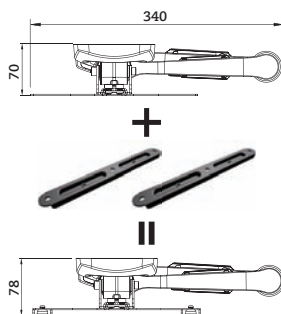

WMA-01

Easily change to a variety of viewing angles with the AG Neovo WMA-01 wall mount arm for small- to medium-sized displays.

Effortlessly adjust display angles and change arm directions for sharing on-screen images ergonomically with the WMA-01 wall mount arm. Rugged and ergonomic construction design as well as smart cable management suit the needs of multi-user environments in both function and durability. Compatible with VESA standard, it supports small- to medium-sized displays weighing up to 25 kg.

- > Durable design for multi-user environments
- > Smart cable management
- > Tilt up and down for 30°
- > Swivel left and right for 180°
- > Foldable arm for more viewing angles
- > Compatible with VESA standard (75 x 75 mm to 200 x 200 mm)
- > Weight capacity: 25 kg

Specifications

Mounting	VESA Standard	75 x 75 mm / 100 x 100 mm / 200 x 100 mm / 200 x 200 mm
Loading	Weight Capacity	25 kg (55.1 lbs)
Adjustment	Swivel Tilt	- 90° ~ + 90° - 15° ~ + 15°
Extension	Max. Distance to Wall Min. Distance to Wall	469 mm (18.5") 70 mm (2.8")
Exterior	Material Colour	Steel, Aluminium alloy, Plastic Black & Silver
Dimensions	Net (W x H x D) Packing (W x H x D)	345 x 285 x 469 mm (13.6" x 11.2" x 18.5") 347 x 98 x 327 mm (13.7" x 3.9" x 12.9")
Weight	Net Weight Gross Weight	3.1 kg (6.9 lbs) 3.9 kg (8.5 lbs)
Packing	1 Carton 1 Pallet	4 sets 120 sets