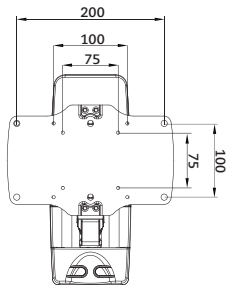

WMA-01

Easily change to a variety of viewing angles with the AG Neovo WMA-01 wall mount arm for small- to medium-sized displays.

Effortlessly adjust display angles and change arm directions for sharing on-screen images ergonomically with the WMA-01 wall mount arm. Rugged and ergonomic construction design as well as smart cable management suit the needs of multi-user environments in both function and durability. Compatible with VESA standard, it supports small- to medium-sized displays weighing up to 25 kg.

- > Durable design for multi-user environments
- > Smart cable management
- > Tilt up and down for 30°
- > Swivel left and right for 180°
- > Foldable arm for more viewing angles
- > Compatible with VESA standard (75 x 75 mm to 200 x 200 mm)
- > Weight capacity: 25 kg

Specifications

Mounting	VESA Standard	75 x 75 mm / 100 x 100 mm / 200 x 100 mm / 200 x 200 mm
Loading	Weight Capacity	25 kg (55.1 lbs)
Adjustment	Swivel Tilt	- 90° ~ + 90° - 15° ~ + 15°
Extension	Max. Distance to Wall Min. Distance to Wall	469 mm (18.5") 70 mm (2.8")
Exterior	Material Colour	Steel, Aluminium alloy, Plastic Black & Silver
Dimensions	Net (W x H x D) Packing (W x H x D)	345 x 285 x 469 mm (13.6" x 11.2" x 18.5") 347 x 98 x 327 mm (13.7" x 3.9" x 12.9")
Weight	Net Weight Gross Weight	3.1 kg (6.9 lbs) 3.9 kg (8.5 lbs)
Packing	1 Carton 1 Pallet	4 sets 120 sets