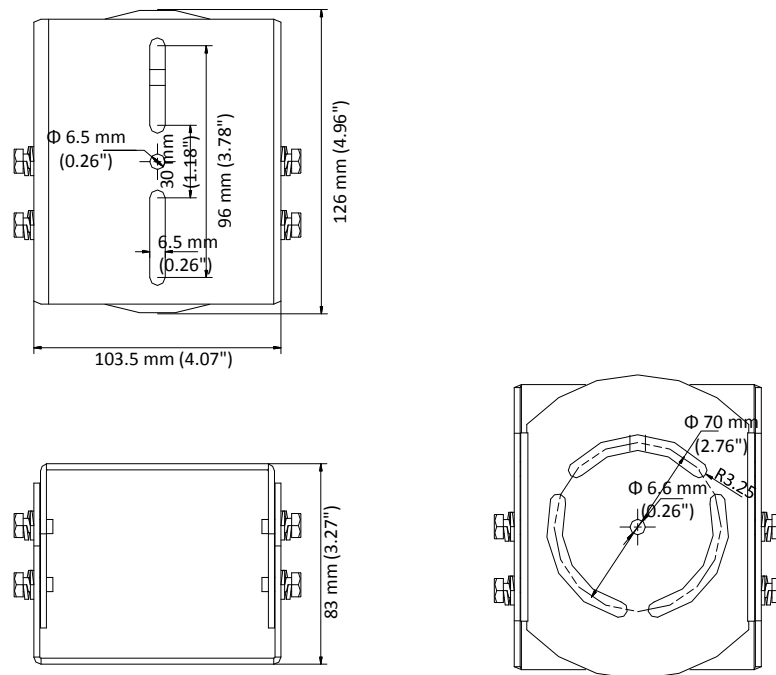

DS-1232ZJ

Cardan Joint

Feature

- Enables the angle adjustment from -60° to 60°
- Applied to both indoor and outdoor conditions

Dimension

Available Model

DS-1232ZJ

Parameter

Model	DS-1232ZJ
Parameters	Cardan Joint
Appearance	Hikvision White
Material	Steel
Dimension	126 mm × 103.5 mm × 83 mm (4.96" × 4.07" × 3.27")
Weight	Approx. 760 g (1.68 lb.)

Note

- The cardan joint should be installed on a flat surface.
- Waterproof rubber is necessary for the outdoor application.
- The wall should be capable of supporting at least 3 times as much as the total weight of the camera and the cardan joint.
- The maximum load capacity of the cardan joint is 6 kg (13.23 lb.).