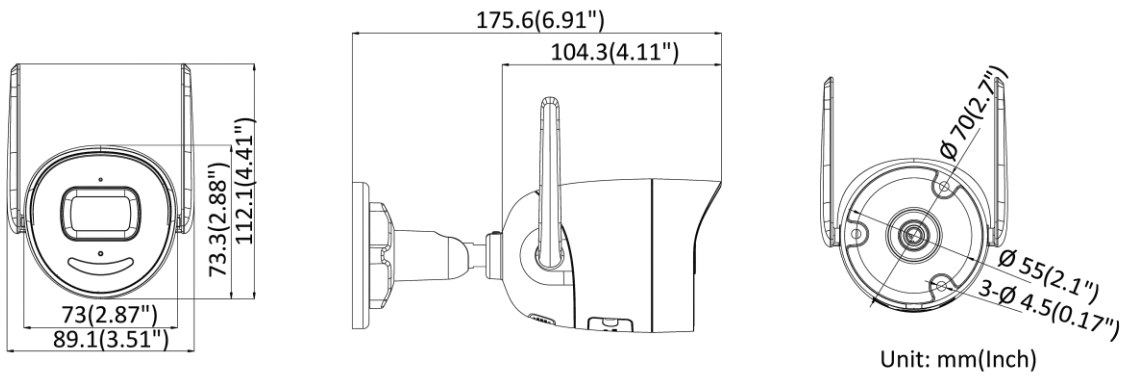

Dimension

Accessory

DS-1280ZJ-XS
Junction Box

Distributed by

HIKVISION

Headquarters

No.555 Qianmo Road, Binjiang District,
Hangzhou 310051, China
T +86-571-8807-5998
overseasbusiness@hikvision.com

Hikvision USA
T +1-909-895-0400
sales.usa@hikvision.com

Hikvision Australia
T +61-2-8599-4233
salesau@hikvision.com

Hikvision India
T +91-22-28469900
sales@pramahikvision.com

Hikvision Canada
T +1-866-200-6690
sales.canada@hikvision.com

Hikvision Thailand
T +662-275-9949
sales.thailand@hikvision.com

Hikvision Europe
T +31-23-5542770
sales.eu@hikvision.com

Hikvision Italy
T +39-0438-6902
info.it@hikvision.com

Hikvision Brazil
T +55 11 3318-0050
Latam.support@hikvision.com

Hikvision Turkey
T +90 (216)521 7070- 7074
sales.tr@hikvision.com

Hikvision Malaysia
T +601-7652-2413
sales.my@hikvision.com

Hikvision UK & Ireland
T +01628-902140
sales.uk@hikvision.com

Hikvision South Africa
Tel: +27 (10) 0351172
sale.africa@hikvision.com

Hikvision France
T +33(0)1-85-330-450
info.fr@hikvision.com

Hikvision Kazakhstan
T +7-727-9730667
nikia.panfilov@hikvision.ru

Hikvision Vietnam
T +84-974270888
sales.vt@hikvision.com

Hikvision UAE
T +971-4-4432090
salesme@hikvision.com

Hikvision Singapore
T +65-6684-4718
sg@hikvision.com

Hikvision Spain
T +34-91-737-16-55
info.es@hikvision.com

Hikvision Tashkent
T +99-87-1238-9438
uzb@hikvision.ru

Hikvision Hong Kong
T +852-2151-1761
info.hk@hikvision.com

Hikvision Russia
T +7-495-669-67-99
saleru@hikvision.com

Hikvision Korea
T +82-(0)31-731-8817
sales.korea@hikvision.com

Hikvision Poland
T +48-22-460-01-50
info.pl@hikvision.com

Hikvision Indonesia
T +62-21-2933759
Sales.Indonesia@hikvision.com