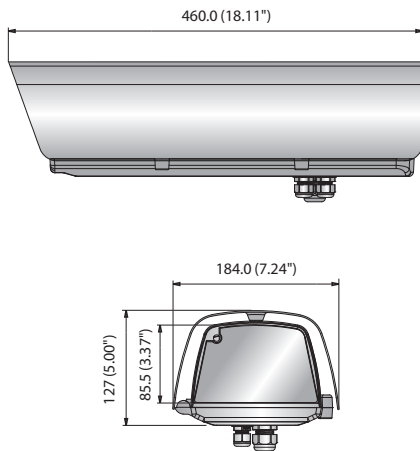

# SHB-4301HP

Housing for Fixed Camera

## Dimensions

Unit: mm (inch)

		SHB-4301HP
Purpose		Outdoor Housing
Product Name		Box Camera Housing
Features		PoE function, Dustproof, Waterproof, IP66
Material		Aluminium Die-Casting ADC 12
Use Condition		-35°C ~ +50°C
Weight		2.5kg (5.51lb)(without Bracket)
Input Power		DC 12V (Min 30W) & PoE Power (IEEE802.3at)
Output Power	Fan	2W
	Defroster	5W
	Heater	5~9W
Operation Temperature	Fan	UP 35°C± 2°C ON / Under .30°C± 2°C OFF
	Defroster	Always ON
	Heater1	Under 5°C± 5°C ON / Up .15°C± 5°C OFF
Dimension	Outside	184mm(W) X 127mm(H) X 460mm(D) (7.24 X 5.00 X 18.11")
	Inside	99mm(W) X 80mm(H) X 250mm(D) (3.90 X 3.15 X 9.84")
Color		Ivory
Accessories	Housing	¼" -20X3/8" Screw (x2), Spring Washer (x1)
		Flat Washer (x1), Wrench(x1)
		Gland Cable Cap (x2)
Bracket		¼" x 1/2" Screw (x4)