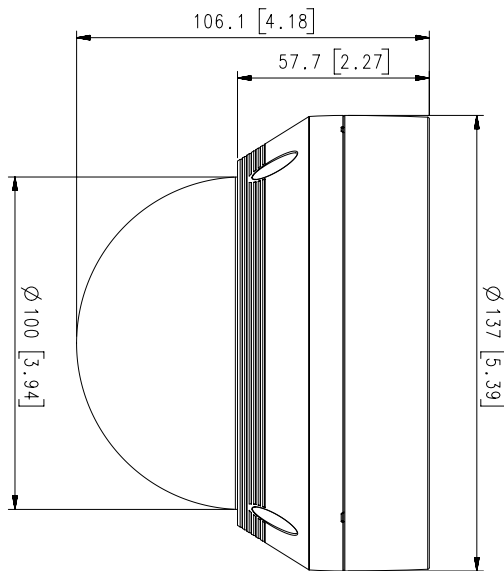

## Key Features

- Max. 5Megapixel (2592 x 1944) resolution
- 3.2~10mm(3.1x) motorized varifocal lens
- 0.15Lux (Color), 0Lux (B/W, IR LED on)
- Max. 30fps@5MP (H.265 / H.264)
- H.265, H.264, MJPEG codec support, Multiple streaming
- Day & Night, WDR (120dB)
- Tampering, Motion detection, Defocus detection
- Micro SD / SDHC / SDXC memory slot (Max. 128GB)
- Hallway view, WiseStream II support
- IR Viewable length 30m
- IP66, IK10, PoE

Dimension

QNV-6072R/6082R/6073R/6083R  
 QNV-8080R  
 UNIT : mm[inch]