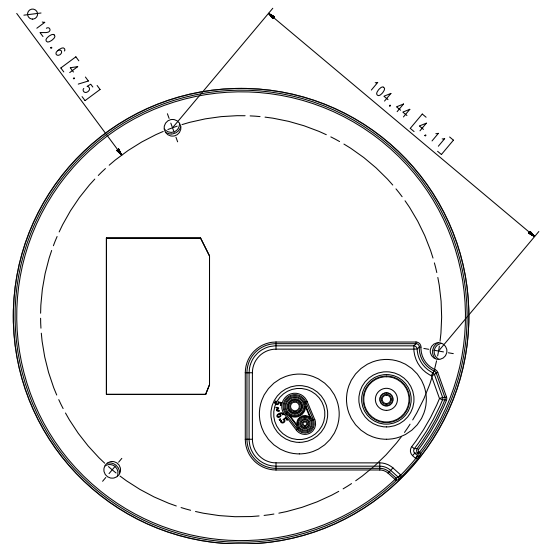

Dimension

QNV-6072R/6082R/6073R/6083R
QNV-8080R
UNIT : mm[inch]