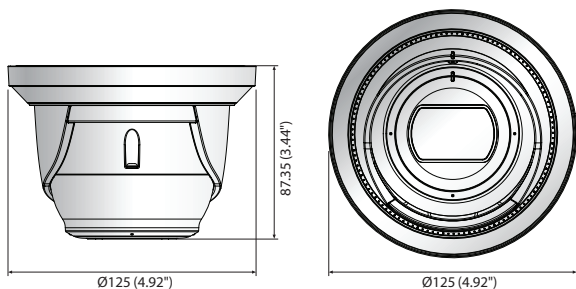

Dimensions

Unit : mm (inch)

Accessories (Optional)