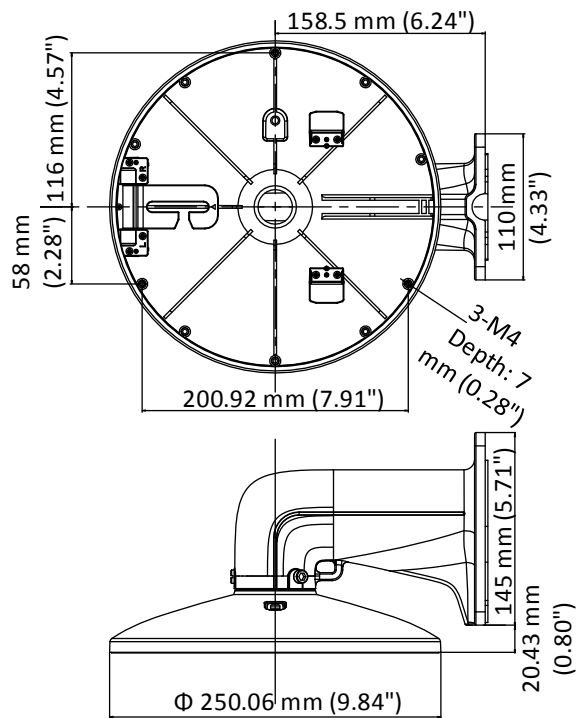

DS-1618ZJ-6D

Wall Mount

Feature

- Made of aluminum alloy and stainless steel
- Quick installation
- Applicable to speed domes

Dimension

Available Model

DS-1618ZJ-6D

Parameter

Model	DS-1618ZJ-6D
Parameters	Wall Mount
Appearance	Hikvision White
Application	For indoor and outdoor installation
Material	Aluminum alloy, stainless steel, and silicone rubber
Angle Adjustment	Pan: 0° to 350°
Dimension	283.5 mm × 250 mm × 165.5 mm (11.16 " × 9.84" × 6.52")
Weight	Approx. 1356 g (2.99 lb.)

Note

- The wall mount should be installed on a flat surface.
- Waterproof rubber is necessary for outdoor application.
- The wall should be capable of supporting at least 3 times as much as the total weight of the camera and the wall mount.
- The maximum load capacity of the wall mount is 10 kg (22.05 lb.).