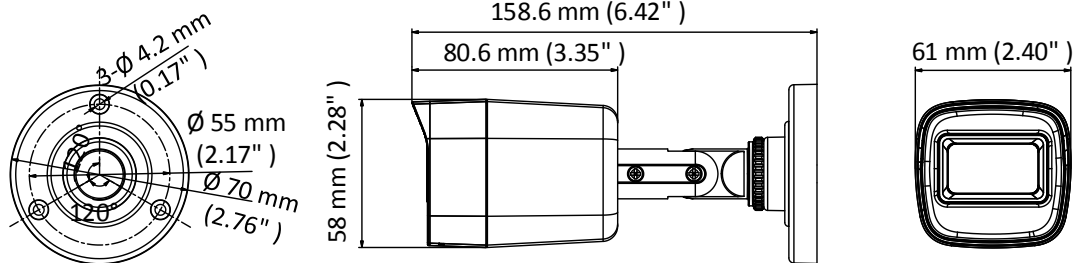

Order Model

DS-2CE16U7T-ITF

Dimension

Accessory

Distributed by