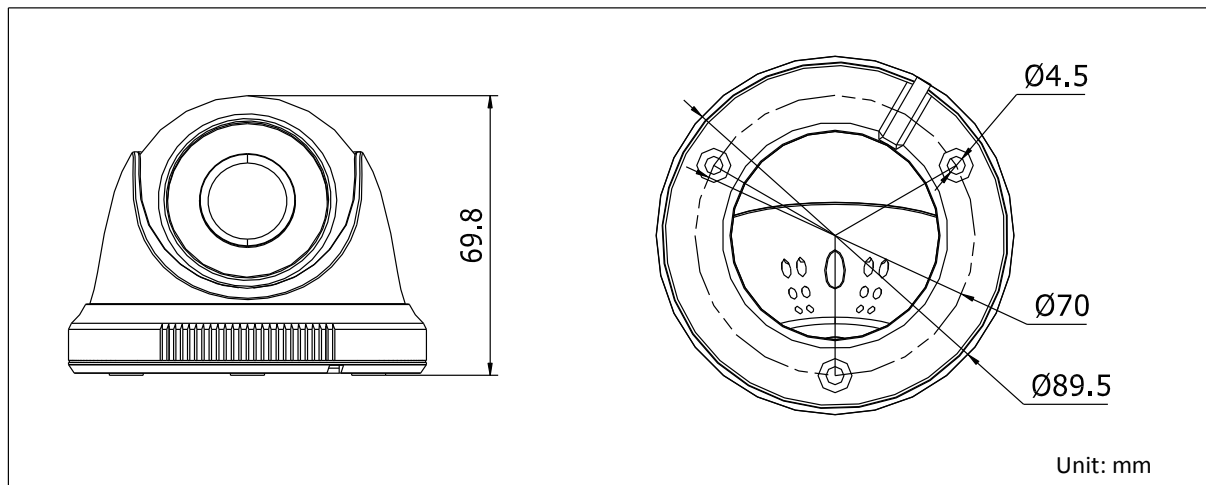

Dimensions