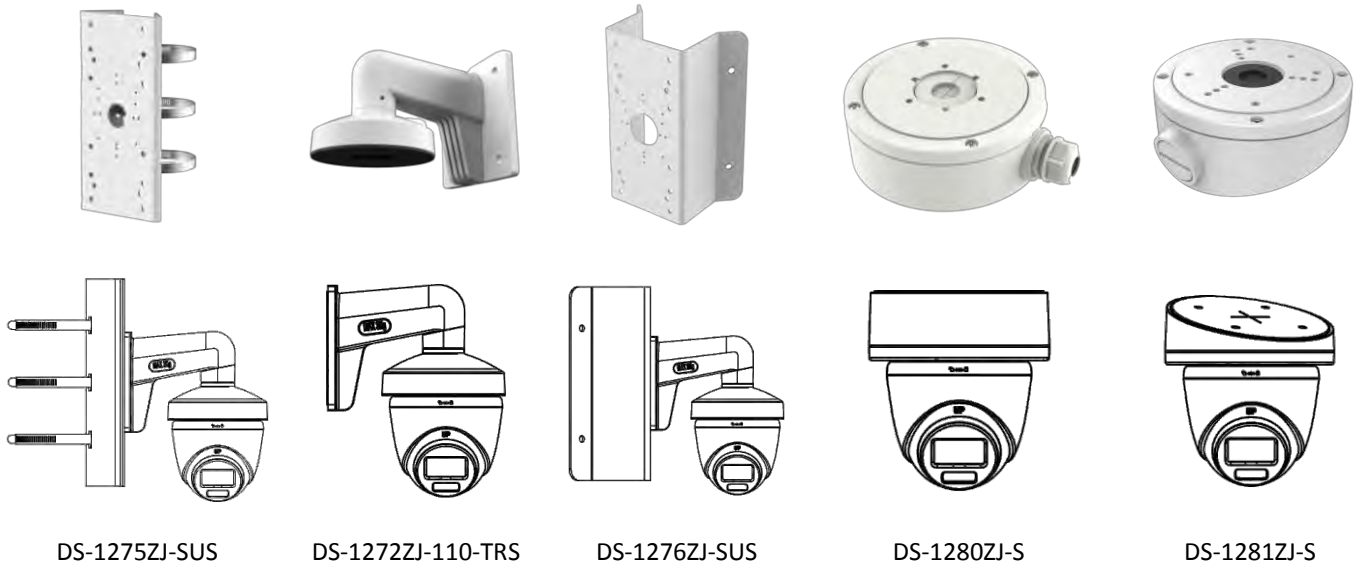

▪ **Accessory**