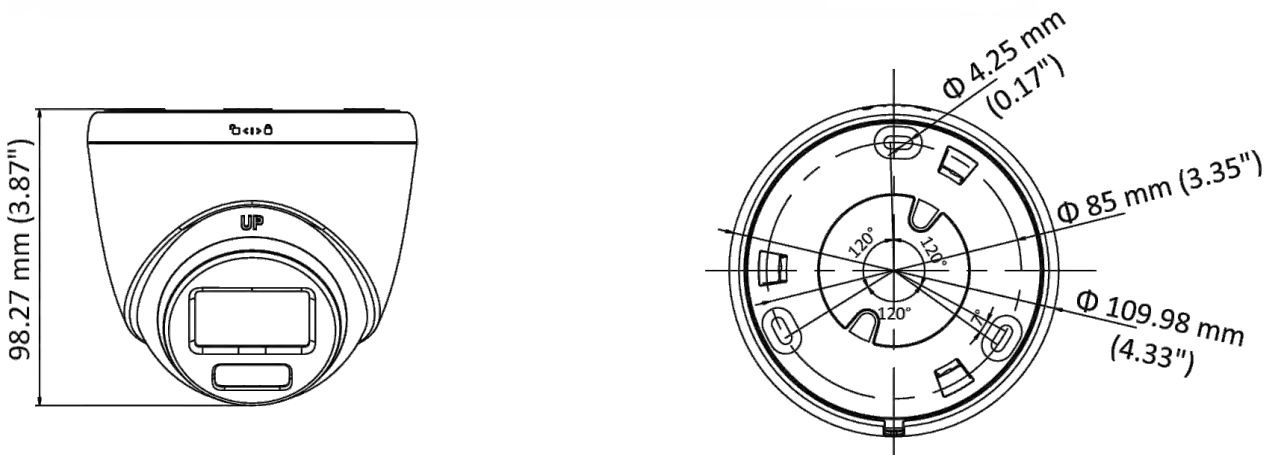

▪ **Dimension**