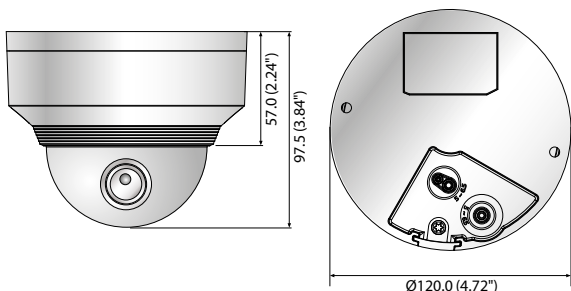

Dimensions

Unit : mm (inch)