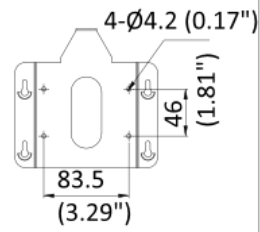

▪ Available Model

DS-2DF5232X-AE3(T5)

▪ **Dimension**

Ceiling
Mounting

In-Ceiling
Mounting

Mounting Hole

Unit: mm (inch)

Distributed by