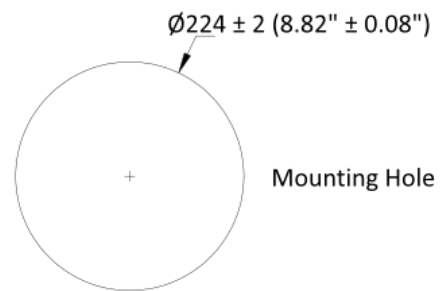

▪ Available Model

DS-2DF5232X-AE3(T5)

▪ **Dimension**

Ceiling
Mounting

In-Ceiling
Mounting

Mounting Hole

Unit: mm (inch)

Distributed by