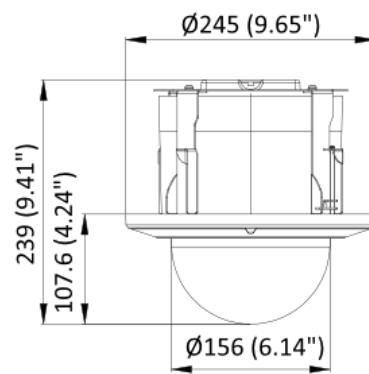

▪ Available Model

DS-2DF5232X-AE3(T5)

▪ **Dimension**

Ceiling
Mounting

In-Ceiling
Mounting

Mounting Hole

Unit: mm (inch)

Distributed by