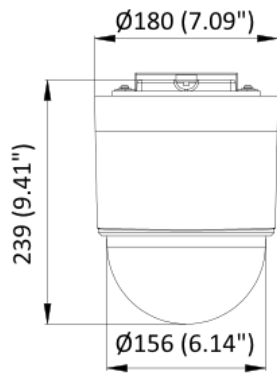

▪ **Dimension**

Ceiling
Mounting