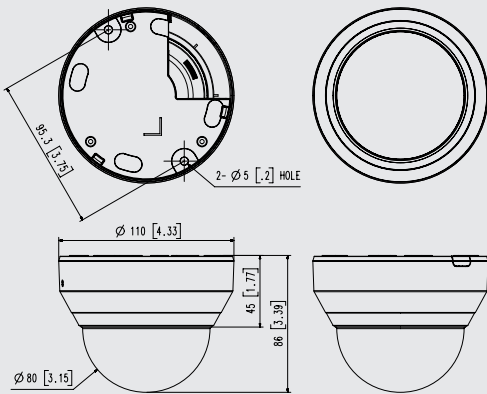

Key Features

- Max. 2megapixel (1920 x 1080) resolution
- Built-in 4mm fixed lens
- Max. 30fps@all resolutions (H.264)
- H.264, MJPEG codec supported, Multiple streaming
- Day & Night (ICR), WDR (120dB)
- Tampering, Motion detection
- microSD/SDHC/SDXC memory slot (Max. 32GB), PoE
- Hallway view, WiseStreamII support
- IR viewable length 20m

Dimensions

Unit:mm(inch)

LND-6022R

NETWORK	
Edge Storage	Micro SD/SDHC 1slot 32GB
Application Programming Interface	ONVIF Profile S/G/T SUNAPI(HTTP API)
Webpage Language	English, Korean, Chinese, French, Italian, Spanish, German, Japanese, Russian, Swedish, Portuguese, Czech, Polish, Turkish, Dutch
Web Viewer	Supported OS: Windows 7, 8.1, 10, Mac OS X 10.12, 10.13, 10.14 Recommended Browser: Google Chrome Supported Browser: MS Explore11, MS Edge, Mozilla Firefox(Window 64bit only), Apple Safari(Mac OS X only)
Memory	512MB RAM, 256MB Flash
ENVIRONMENTAL	
Operating Temperature / Humidity	-10°C ~ +55°C(+14°F ~ +131°F) / Less than 90% RH
Storage Temperature / Humidity	-30°C ~ +55°C(-22°F ~ +131°F) / Less than 90% RH
ELECTRICAL	
Input Voltage	PoE(IEEE802.3af, Class2)
Power Consumption	Max 6.4W, Typical 5.0W
MECHANICAL	
Colour / Material	White / Plastic
RAL Code	RAL9003
Product dimensions / weight	Ø110x86mm(Ø4.33x3.39"), 270g
DORI	
Detect (25PPM/ 8PPF)	42.4m(139.17ft)
Observe (63PPM/ 19PPF)	17.0m(55.67ft)
Recognize (125PPM/ 38PPF)	8.5m(27.83ft)
Identify (250PPM/ 76PPF)	4.2m(13.92ft)

* The latest product information / specification can be found at hanwha-security.com

* Design and specifications are subject to change without notice.

* Wisenet is the proprietary brand of Hanwha Techwin.