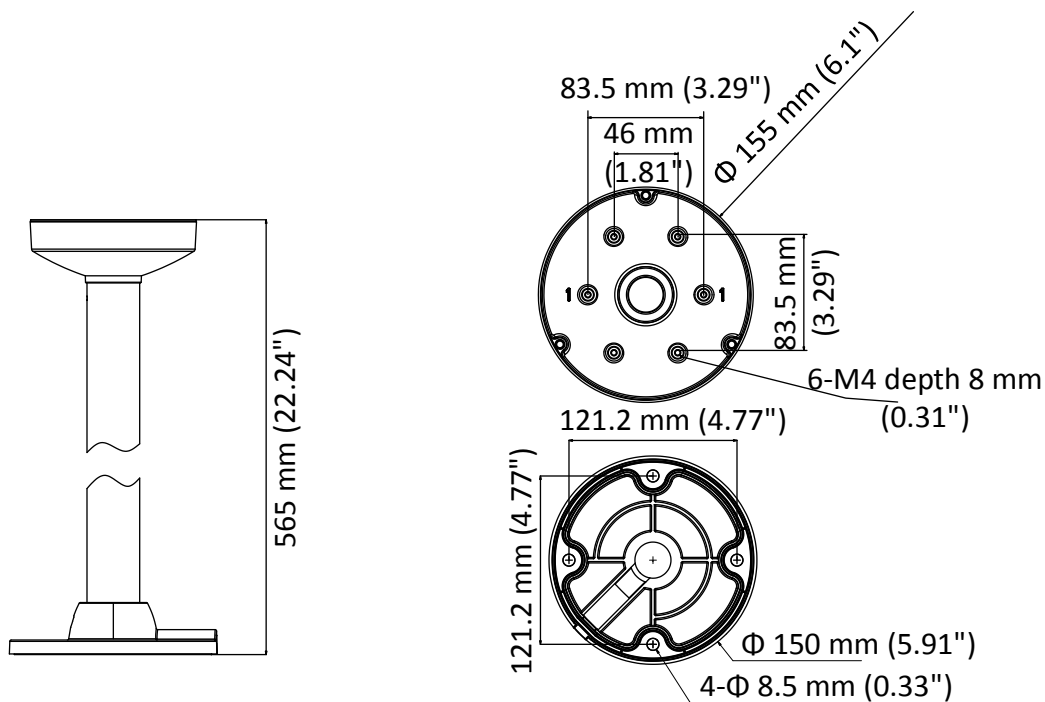

DS-1471ZJ-155-Y

Pendant Mount

Feature

- Adopts waterproof design

Dimension

Available Model

DS-1471ZJ-155-Y

Parameter

Model	DS-1471ZJ-155-Y
Parameters	Pendant Mount
Appearance	Hikvision White
Material	ADC12
Dimension	Φ 155 mm × 565 mm (Φ 6.1" × 22.24")
Weight	Approx. 650 g (1.4 lb.)

Note

- The mount should be installed on a flat surface.
- The waterproof rubber is necessary for the outdoor application.
- The wall should be capable of supporting at least 3 times as much as the total weight of the camera, and the mount.
- The maximum load capacity of the mount is 3 kg (6.6 lb.).