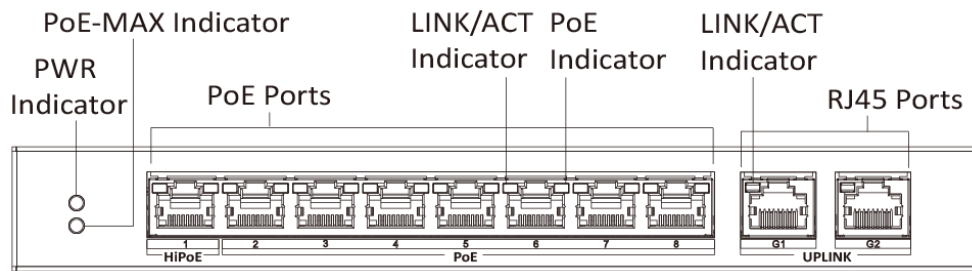

Physical Interface

Front panel: