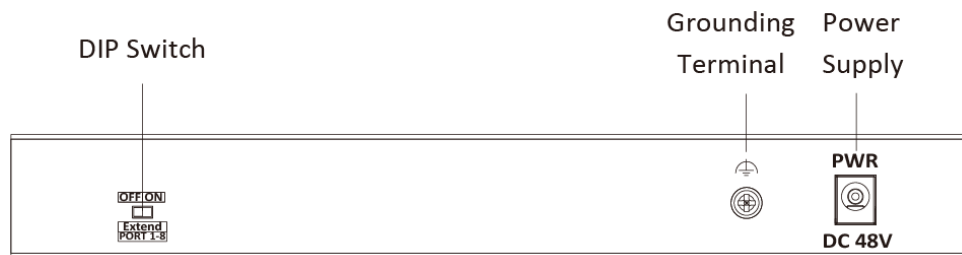

#### Feature and Function

- 1 × 10/100 Mbps HiPoE port, 7 × 10/100 Mbps PoE ports, and 2 × 10/100/1000 Mbps RJ45 ports.
- IEEE 802.3at/af/bt standard for HiPoE port (Max. 60 W port power).
- IEEE 802.3at/af for PoE ports.
- IEEE 802.3, IEEE 802.3u, IEEE 802.3x, IEEE 802.3ab, and IEEE 802.3z.
- PoE port with 6 KV surge protection.
- AF/AT camera can reach up to 250 m in extend mode. HiPoE camera can reach up to 150 m.
- PoE output power management.
- Dual uplink network design.
- Wire-speed forwarding and non-blocking design.
- Store-and-forward switching.
- Solid high-strength metal shell.
- Fan-free design with high reliability.

## Specification

Model		DS-3E0310HP-E
Network parameters	Port number	1 × 10/100 Mbps HiPoE port, 7 × 10/100 Mbps PoE ports, and 2 × 10/100/1000 Mbps RJ45 ports
	Port type	RJ45 port, full duplex, MDI/MDI-X adaptive
	Standard	IEEE 802.3, IEEE 802.3u, IEEE 802.3x, IEEE 802.3ab, and IEEE 802.3z
	Forwarding mode	Store-and-forward switching
	Working mode	Standard mode (default); Extend mode
	MAC address table	16 K
	Switching capacity	3.6 Gbps
	Packet forwarding rate	4.166 Mpps
	Internal cache	4 Mbits
PoE power supply	PoE standard	Port 1: IEEE 802.3af, IEEE 802.3at, IEEE 802.3bt Ports 2 to 8: IEEE 802.3af, IEEE 802.3at
	PoE power pin	Support 8-core power supply, Ethernet cable 1/2/3/6 and 4/5/7/8 provide power supply simultaneously.
	PoE port	Ports 1 to 8
	Max. port power	Port 1: 60 W Ports 2 to 8: 30 W
	PoE power budget	110 W
	Max. power consumption	120 W
General	Shell	Metal material, fan-free design
	Weight	0.55 kg (1.21 lb)
	Dimensions (L × H × D)	217.6 mm × 27.8 mm × 103.35 mm (8.6" × 1.1" × 4.1")
	Operating temperature	0°C to 40°C (32°F to 104°F)
	Storage temperature	-40°C to 85°C (-40°F to 185°F)
	Operating humidity	5% to 95% (no condensation)
	Storage humidity	5% to 95% (no condensation)
	Power supply	48 VDC, 2.5 A
Power consumption	120 W	

## Physical Interface

Front panel:

Back panel: