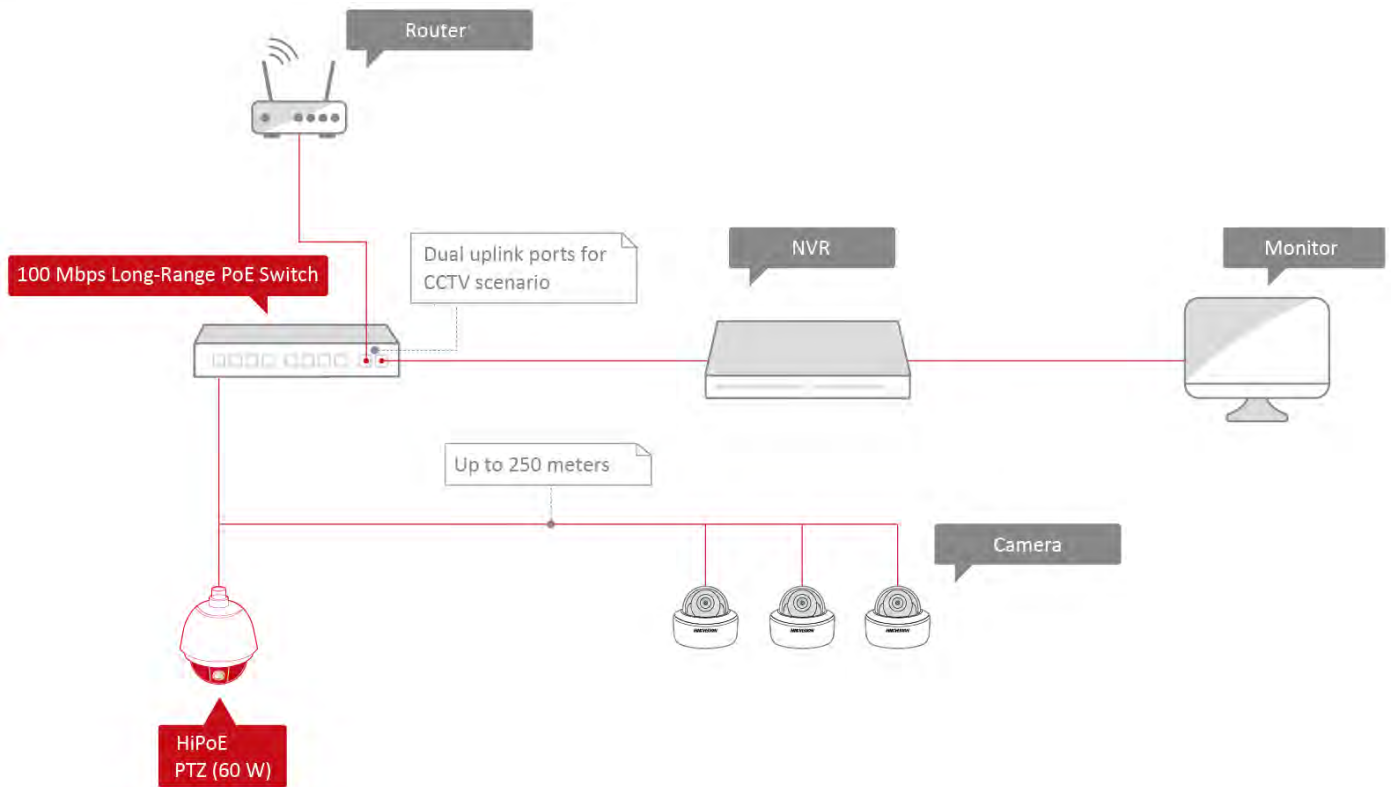

Typical Application

HIKVISION®

Headquarters

No.555 Qianmo Road, Binjiang District,
Hangzhou 310051, China
T +86-571-8807-5998
overseasbusiness@hikvision.com

Hikvision USA
T +1-909-895-0400
sales.usa@hikvision.com

Hikvision Australia
T +61-2-8599-4233
salesau@hikvision.com

Hikvision India
T +91-22-28469900
sales@pramahikvision.com

Hikvision Canada
T +1-866-200-6690
sales.canada@hikvision.com

Hikvision Thailand
T +662-275-9949
sales.thailand@hikvision.com

Hikvision Europe
T +31-23-5542770
sales.eu@hikvision.com

Hikvision Italy
T +39-0438-6902
info.it@hikvision.com

Hikvision Brazil
T +55 11 3318-0050
Latam.support@hikvision.com

Hikvision Turkey
T +90 (216)521 7070- 7074
sales.tr@hikvision.com

Hikvision Malaysia
T +601-7652-2413
sales.my@hikvision.com

Hikvision UK & Ireland
T +01628-902140
sales.uk@hikvision.com

Hikvision South Africa
Tel: +27 (10) 0351172
sale.africa@hikvision.com

Hikvision France
T +33(0)1-85-330-450
info.fr@hikvision.com

Hikvision Kazakhstan
T +7-727-9730667
nikia.panfilov@hikvision.ru

Hikvision Vietnam
T +84-974270888
sales.vt@hikvision.com

Hikvision UAE
T +971-4-4432090
salesme@hikvision.com

Hikvision Singapore
T +65-6684-4718
sg@hikvision.com

Hikvision Spain
T +34-91-737-16-55
info.es@hikvision.com

Hikvision Tashkent
T +99-87-1238-9438
uzb@hikvision.ru

Hikvision Hong Kong
T +852-2151-1761
Info.hk@hikvision.com

Hikvision Russia
T +7-495-669-67-99
saleru@hikvision.com

Hikvision Korea
T +82-(0)31-731-8817
sales.korea@hikvision.com

Hikvision Poland
T +48-22-460-01-50
info.pl@hikvision.com

Hikvision Indonesia
T +62-21-2933759
Sales.Indonesia@hikvision.com

Hikvision Colombia
sales.colombia@hikvision.com