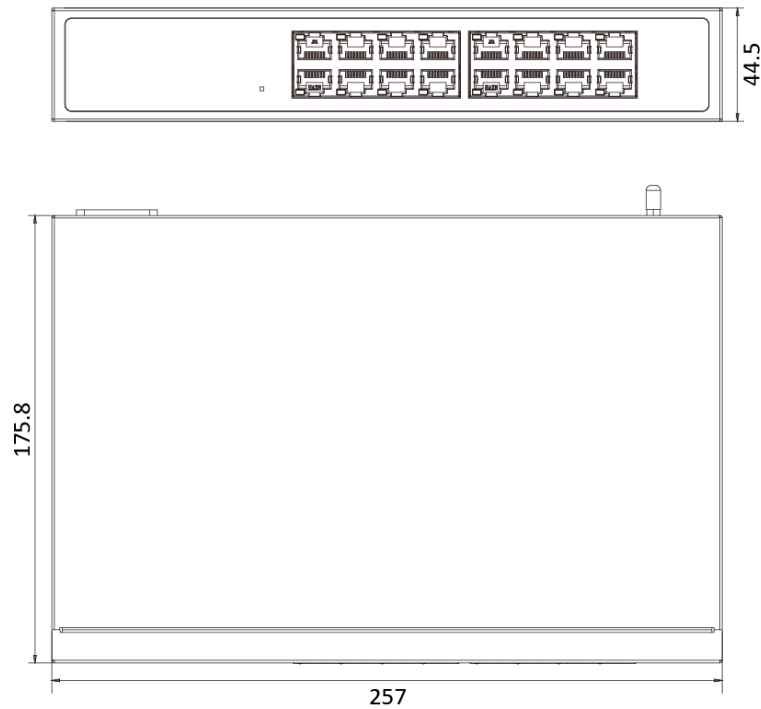

Specification

Model		DS-3E1516-EI
Network parameters	Port number	16 × gigabit fiber optical ports
	Port type	RJ45 port, full duplex, MDI/MDI-X adaptive
	Standard	IEEE 802.3, IEEE 802.3u, IEEE 802.3x, and IEEE 802.3ab
	Forwarding mode	Store-and-forward switching
	Working mode	Standard mode (default)
	MAC address table	8 K
	Switching capacity	32 Gbps
	Packet forwarding rate	23.808 Mpps
	Internal cache	2 Mbits
General	Shell	Metal material, fan-free design
	Weight	1.12 kg (2.47 lb)
	Dimension (L × H × D)	257 mm × 44.5 mm × 175.8 mm (10.12" × 1.75" × 6.92")
	Operating temperature	-10°C to 55°C (14°F to 131°F)
	Storage temperature	-40°C to 85°C (-40°F to 185°F)
	Operating humidity	5% to 95% (no condensation)
	Relative humidity	5% to 95% (no condensation)
	Power supply	220 VAC, 50/60 Hz, Max. 0.3 A
	Power source	12 W
	Max. power consumption	10 W
Software function	Device maintenance	Support remote upgrade, recovering default parameters, viewing logs, configuring basic network parameters.
	Typology display	Support typology display.
	Port configuration	Support rate, flow control, and switch configuration
	Link aggregation	Support static link aggregation with up to 2 aggregation groups and up to 4 ports in each group.
	Device status alarm	Support the device status alarm.
	Network management	Support client management.
	Port statistics	Support port transmitting/receiving real-time rate statistics, 7-day transmitting/receiving peak rate statistics.
Approval	EMC	FCC (47 CFR Part 15, Subpart B); CE-EMC (EN 55032: 2015, EN 61000-3-2: 2014, EN 61000-3-3: 2013, EN 55024: 2010 +A1: 2015); RCM (AS/NZS CISPR 32: 2015); IC (ICES-003: Issue 6, 2016)
	Safety	UL (UL 60950-1); CB (IEC 60950-1:2005 + Am 1:2009 + Am 2:2013); CE-LVD (EN 60950-1:2005 + Am 1:2009 + Am 2:2013)
	Chemistry	CE-RoHS (2011/65/EU); WEEE (2012/19/EU); Reach (Regulation (EC) No 1907/2006)

Physical Interface

Front panel:

Rear panel:

Available Model

DS-3E1516-EI

Dimension (unit: mm)

Typical Application

Distributed by