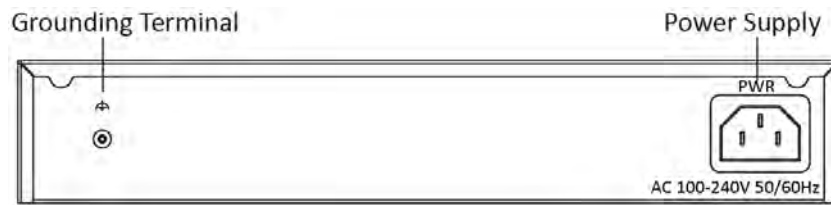

Rear panel: