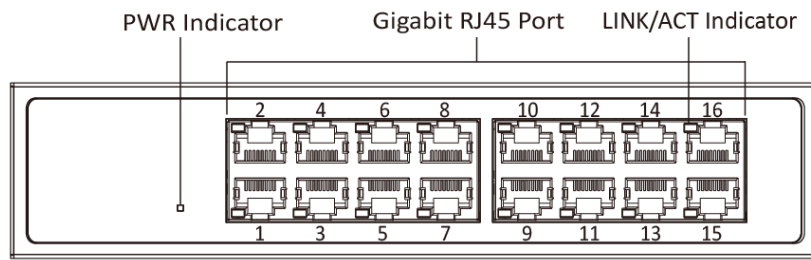

Physical Interface

Front panel: