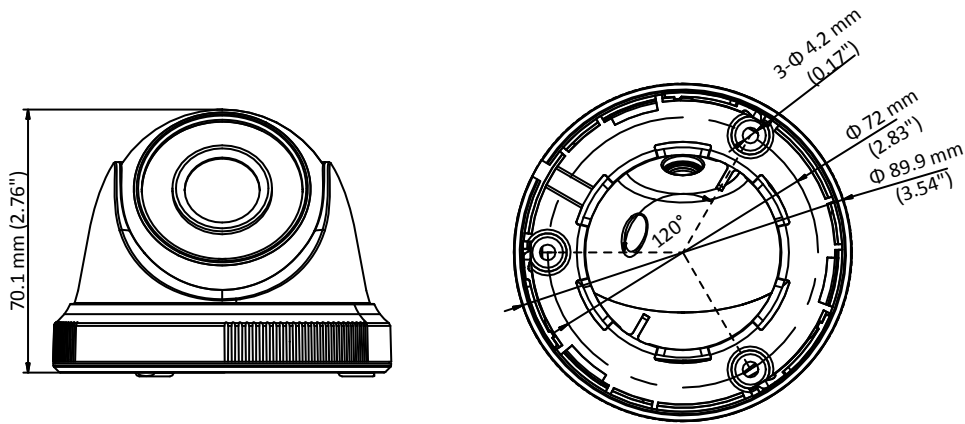

Dimensions

Accessories

Distributed by

Headquarters
No.555 Qianmo Road, Binjiang District,
Hangzhou 310051, China
T +86-571-8807-5998
overseasbusiness@hikvision.com

Hikvision Poland
T +48-22-460-01-50
poland@hikvision.com

Hikvision USA
T +1-909-895-0400
sales.usa@hikvision.com

Hikvision India
T +91-22-28469900
sales@pramahikvision.com

Hikvision UK
T +44-1628-9021-4
support.uk@hikvision.com

Hikvision Europe
T +31-23-5542770
saleseuro@hikvision.com

Hikvision Italy
T +39-0438-6902
info.it@hikvision.com

Hikvision Singapore
T +65-6684-4718
sg@hikvision.com

Hikvision Middle East
T +971-4-8816086
salesme@hikvision.com

Hikvision France
T +33(0)1-85-330-444
info.fr@hikvision.com

Hikvision Oceania
T +61-2-8599-4233
salesau@hikvision.com

Hikvision Russia
T +7-495-669-67-99
saleru@hikvision.com

Hikvision Spain
T +34-91-737-16-55
info.es@hikvision.com

Hikvision Hong Kong
T +852-2151-1761