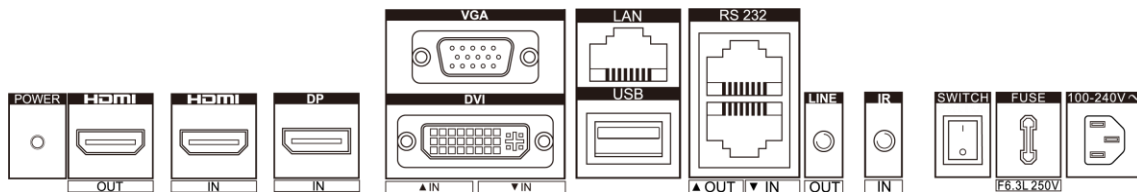

screw × 4, remote control × 1, IR receiver × 1, RS-232 converter × 1, quick start guide (multilingual) × 1, quick start guide (English) × 1

▪ Available Model

DS-D2055LU-Y

▪ Physical Interface