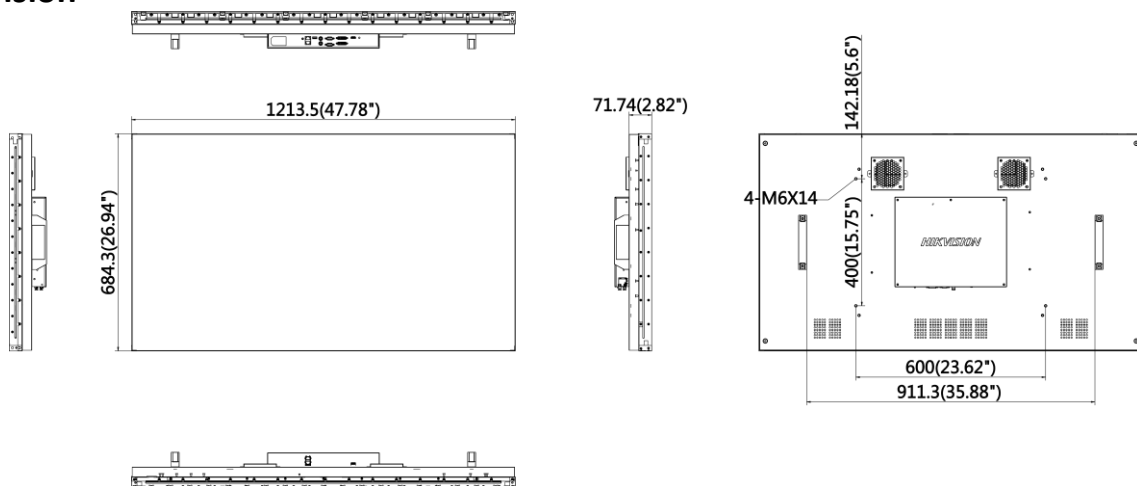

▪ Dimension