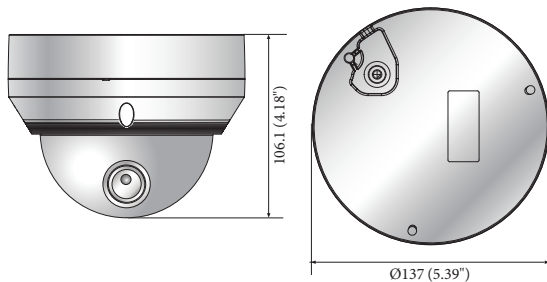

## Dimensions

Unit : mm (inch)

	HCV-6070RN	HCV-6070RP
<b>VIDEO</b>		
Imaging Device	1/2.8" 2M CMOS	
Total Pixels	1,945(H) x 1,109(V) 2.16M pixels	
Effective Pixels	1,945(H) x 1,097(V) 2.13M pixels	
Scanning System	Progressive Scan	
Min. Illumination	Color : 0.11 Lux (F1.6, 1/30sec) B/W : 0 Lux (IR LED on)	
S / N Ratio	52dB (AGC Off, Weight On)	
Video Output	BNC (AHD / TVI / CVI / CVBS selectable)	
Resolution	1920 x 1080	
Max. Framerate	30fps@1080p(N)	25fps@1080p(P)
<b>PAN / TILT / ROTATE</b>		
Pan / Tilt / Rotate Range	0° ~ 350° / 0° ~ 67° / 0° ~ 355°	
<b>LENS TYPE</b>		
Focal Length (Zoom Ratio)	3.2 ~ 10mm (3.1x) varifocal	
Max. Aperture Ratio	F1.6	
Angular Field of View	H : 110.2°(Wide) ~ 32°(Tele) / V : 55.4°(Wide) ~ 18°(Tele) / D : 128.4°(Wide) ~ 36.6°(Tele)	
Min. Object Distance	0.5m (1.64ft)	
Focus Control	Manual	
Lens Type	DC Auto Iris	
Mount Type	Board-in Type	
<b>OPERATIONAL</b>		
On Screen Display	Multi-language support (16) English, Japanese, Spanish, French, Portuguese, Korean, German, Italian, Russian, Polish, Czech, Romanian, Serbian, Swedish, Danish, Turkish	
Camera Title	Off / On (Displayed 15 Characters)	
Day & Night	Auto (ICR) / Color / B/W	
Backlight Compensation	Off / User BLC / HLC / WDR	
Wide Dynamic Range	120dB	
Digital Noise Reduction	SSNRIV (Off / On)	
Defog	Off / Auto / Manual	
Motion Detection	Off / On (4 zones)	
Privacy Masking	Off / On (8 zones rectangle)	
Gain Control	Off / Low / Middle / High / Very High	
White Balance	ATW / Outdoor / Indoor (4,500K ~ 8,500K) / Manual / AWC (1,800K ~ 10,500K)	
Electronic Shutter Speed	1sec ~ 1/12,000sec	
Reverse	Off / H-Rev / V-Rev / HV-Rev	
Profile	Basic, Day & Night, Backlight, ITS, Indoor, User	
Alarm	(MD) Output 1	
Remote Control Interface	Coaxial	
Protocol	AHD : ACP (AHD Coax Protocol), CVBS : Pelco-C (Coaxitron), CCP (CVI Coax Protocol), TCP (TVI Coax Protocol)	
IR Distance	30m (98.43ft)	
Video Transmission Distance	500m (5C2V Coaxial Cable)	
<b>ENVIRONMENTAL</b>		
Operating Temperature / Humidity	-30°C ~ +55°C (-22°F ~ +131°F) / Less than 90% RH * Start up should be done at above -10°C (+14°F)	
Ingress Protection	IP66	
Vandal Resistance	IK10	
<b>ELECTRICAL</b>		
Input Voltage / Current	Dual (24V AC ±10% & 12V DC ±10%)	
Power Consumption	Max. 4.2W	
<b>MECHANICAL</b>		
Color / Material	Ivory / Aluminum	
Dimensions (WxH)	Ø137 x 106.1mm (Ø5.39" x 4.18")	
Weight	715g (1.58 lb)	