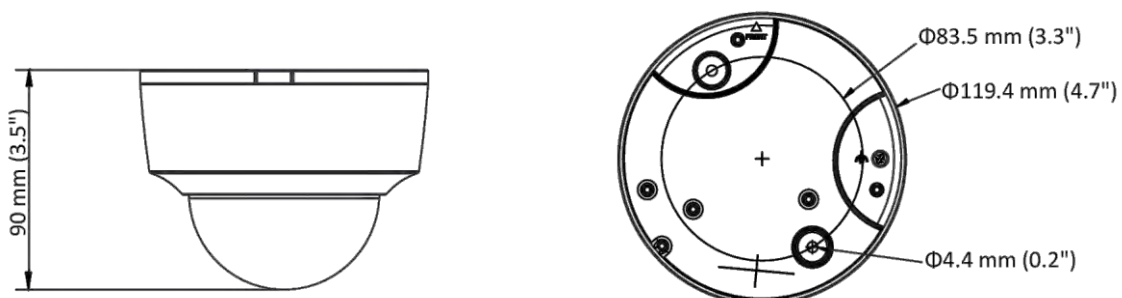

* Listed resolutions are only selectable options. It does not mean that all streams can work at their maximum resolution at the same time.

Available Model

DS-2CD2125G0-IMS (2.8/4/6 mm)

Dimension